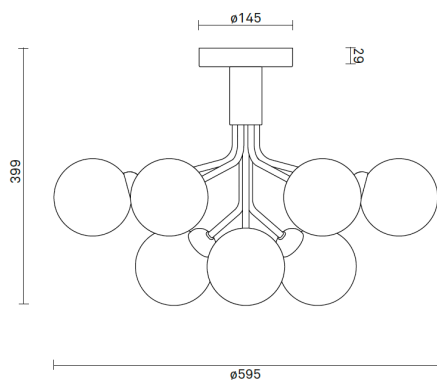

Apiales collection:

The Apiales collection includes the following products:

- **Apiales 9:** Satin Black/Brushed brass, Opal white/Smoked Black/Gold Glass
- **Apiales 9 Ceiling:** Satin Black/Brushed brass, Opal white/Smoked Black/Gold Glass
- **Apiales 18:** Satin Black/Brushed brass, Opal white/Smoked Black/Gold Glass