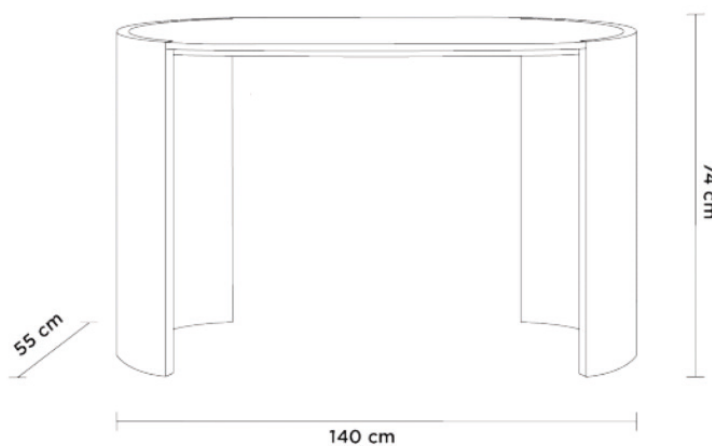

## DIMENSIONS

Width: 140 cm

Depth: 55 cm

Height: 74 cm