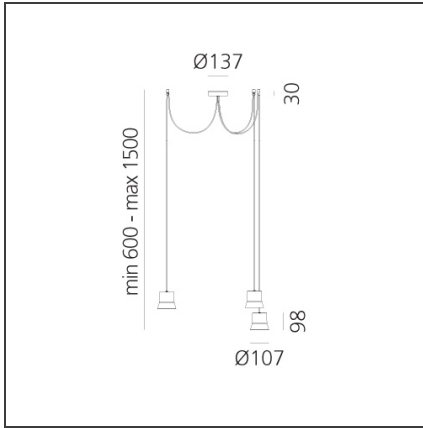

GIO.light Cluster - Black

IP20   

DESIGN BY

Patrick Norguet

DESCRIPTION

With its aluminium body, Giò is first and foremost an instrument, a functional, unobtrusive and, most of all, timeless suspension lamp; it fits both in domestic and in public places. Either plain or in its different versions, Giò is an elegant and efficient object in space.

TECHNICAL DRAWINGS

FEATURES

Article Code:	0232020A	Material:	Vetro, Alluminio
Colour:	Black	Series:	Design, 2018
Installation:	Suspension		Artemide Collection
Environment:	Indoor		

DIMENSIONS

Height:	cm 9.8	Glow Wire Test:	650
Base Width:	cm 3		
Base Diameter:	cm 11		
Max Height from ceiling:	cm 1,500		

LUMINAIRE

Watt:	24W	Delivered lumens output (lm):	1513lm
		CCT:	3000K
		Efficiency:	70%
		Efficacy:	63.04lm/W
		CRI:	80