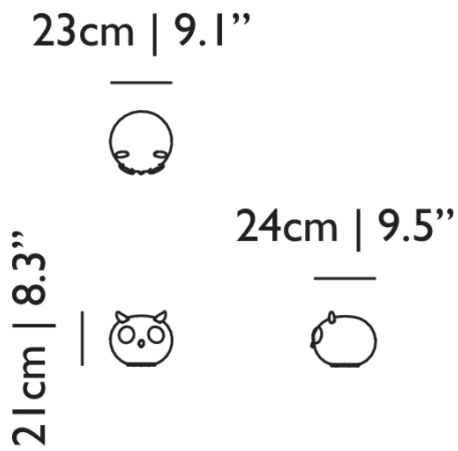

Packaging

WIDTH 31cm | 12.2"
HEIGHT 31.5cm | 12.4"
CUBAGE 0.04m³ | 1.41ft³
LENGTH 41cm | 16.1"
WEIGHT 3kg | 6.61lbs

Technical CE

MATERIAL

Hand blown glass, gilded porcelain elements and base

ENERGY LABEL

A

LIGHTSOURCE TYPE

21cm | 8.3"

27cm | 10.6"

21cm | 8.3"

Product

WIDTH 21cm | 8.3"

HEIGHT 27cm | 10.6"

DEPTH 25cm | 9.8"

WEIGHT NETTO 1.5kg | 3.31lbs

CRI

80

LIGHT DIRECTION

All directions

LIGHT OUTPUT

250 lm

DIMMING & LIGHTING CONTROL

Dimmer on power cord

See last page for more information about the dimming possibilities.

Pet Light / Uhuh (owl)

Dimensions

Product

WIDTH 23cm | 9.1"
HEIGHT 21cm | 8.3"
DEPTH 24cm | 9.4"
WEIGHT NETTO 1.5kg | 3.31lbs

Packaging

WIDTH 31cm | 12.2"
HEIGHT 31.5cm | 12.4"
CUBAGE 0.04m³ | 1.41ft³
LENGTH 41cm | 16.1"
WEIGHT 3kg | 6.61lbs