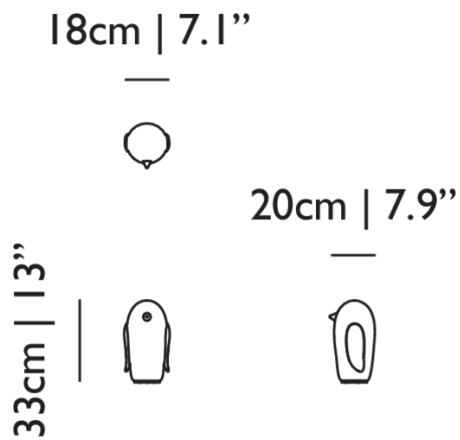

23cm | 9.1"

23cm | 9.1"

24cm | 9.5"

Product

WIDTH 23cm | 9.1"
HEIGHT 17cm | 6.7"
DEPTH 24cm | 9.4"
WEIGHT NETTO 1.3kg | 2.87lbs

Packaging

WIDTH 29.7cm | 11.7"
HEIGHT 39.7cm | 15.6"
CUBAGE 0.04m³ | 1.25ft³
LENGTH 30cm | 11.8"
WEIGHT 3kg | 6.61lbs

DIMMING & LIGHTING CONTROL

Dimmer on power cord

See last page for more information about the dimming possibilities.

Pet Light / Noot Noot (Penguin)

Dimensions

Product

WIDTH 18cm | 7.1"
HEIGHT 33cm | 13"
DEPTH 20cm | 7.9"
WEIGHT NETTO 1.5kg | 3.31lbs

Packaging

WIDTH 31cm | 12.2"
HEIGHT 31.5cm | 12.4"
CUBAGE 0.04m³ | 1.41ft³
LENGTH 41cm | 16.1"
WEIGHT 3kg | 6.61lbs

Technical CE

MATERIAL

Hand blown glass, gilded porcelain elements and base

ENERGY LABEL

A

LIGHTSOURCE TYPE

21cm | 8.3"

27cm | 10.6"

21cm | 8.3"

Product

WIDTH 21cm | 8.3"

HEIGHT 27cm | 10.6"

DEPTH 25cm | 9.8"

WEIGHT NETTO 1.5kg | 3.31lbs