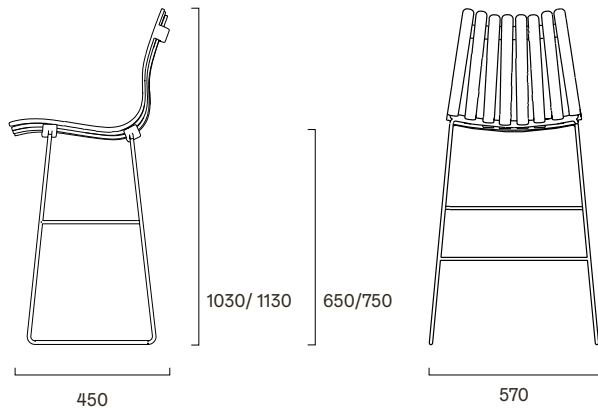

Scandia Bar Stool

Info	Bar stool in laminated lacquered oak or walnut, fully coloured veneer or with light edges. Satin chrome steel base.
Accessories	Seat cushion and plastic gliders
Design	Hans Brattrud, 2016

Dimensions (mm)

Wood Colours

Walnut

Oak

White Pigmented
Oak

White
NCS S 0300-N

Black
NCS S 9000-1

Red
NCS S 4550-Y90R

Blue
NCS S 8010-R90B

Green
NCS S 8010-G10Y

Light Grey
NCS S 2002-B

Fully Coloured

Light Edges

Base Colours

Satin Chrome