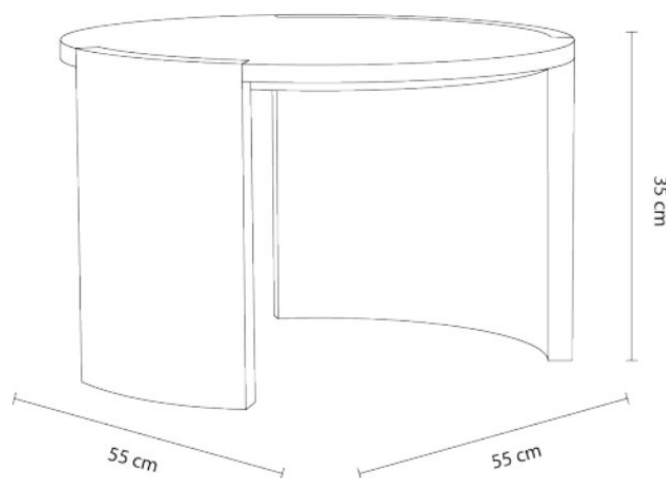

MATERIAL

Ash

DIMENSIONS

Width: 55 cm
Depth: 55 cm
Height: 35 cm

COLORS

 Natural Ash

 Black

AIRISTO side table can be ordered from our website. Our products are customisable in colour according to RAL or NCS colour schemes upon request.