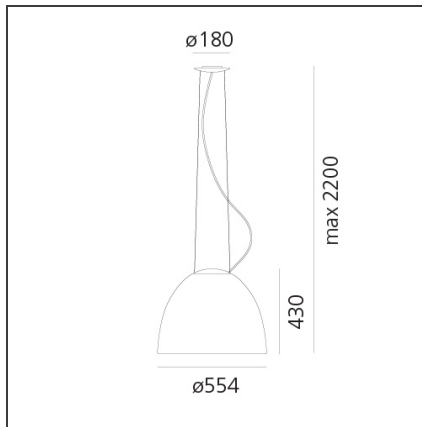

FEATURES

Article Code:	A243300	Material:	Aluminium, methacrylate, glass
Colour:	Anthracite grey	Series:	Design
Installation:	Suspension	Area contract:	Hospitality, Office, Residential
Environment:	Indoor	Emission:	Direct/indirect

DIMENSIONS

Height:	cm 43	Glow Wire Test:	650°C
Base Diameter:	cm 18		
Max Height from ceiling:	cm 220		

INCLUDED SOURCES

Category:	LED	Color temperature (K):	2700K
Number:	1	Color Tolerance:	MacAdam 2SDCM
Watt:	37W	CRI:	90
Delivered lumens output (lm):	3747lm	Efficacy:	103lm/W
Type:	0	Service Life:	50000-L70
Class:	A		

LUMINAIRE

Power Supply:	Electronic Integrated	Delivered lumens output (lm):	1882lm
Watt:	45W	CCT:	2700K
Voltage:	220V-240V	Efficiency:	52%
		Efficacy:	41.82lm/W
		CRI:	90
		Dimmable Typology:	Push

Notes

As accessory, are available an antidazzle cap and a coloured filter.