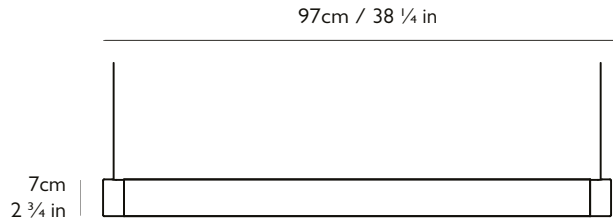

LEE BROOM

TUBE LIGHT

PLEASE NOTE

Please allow for 25.4cm x 7.6cm x 7.6cm (10 in x 3 in x 3 in) in ceiling cavity to fit transformer.

PRODUCT DETAILS

Name

Tube Light

Finish & Product Code	110-130v	220-240v
Brushed Brass ●	TU0110	TU0010
Polished Chrome ●	TU0111	TU0011

Materials

Carrara marble, steel

Illumination 110-130v

15w LED strip, 2700k, 800lm, 110-130vAC Input / 24vDC Output
Supplied with separate transformer

Illumination 220-240v

15w LED strip, 2700k, 800lm, 220-240vAC Input / 24vDC Output.
Supplied with separate transformer

Dimming

Dimmable. Mains voltage. TRIAC / Leading edge

Certification

UL, cUL (110-130v)
CE, CB (220-240v)

Year of Design

2014

Dimensions

H 7cm x L 97cm / H 2 3/4 in x L 38 1/4 in

Suspension

Length: 300cm / 118 1/8 in
Adjustable cord
Transparent casing

Ceiling Plate / Canopy

2 x H 3cm x Dia 12cm / H 1 1/8 in x Dia 4 3/4 in
Round steel in matching finish

Weight

Product (net) 3.65kg / 8 lb / Boxed (gross) 7kg / 15.4 lb