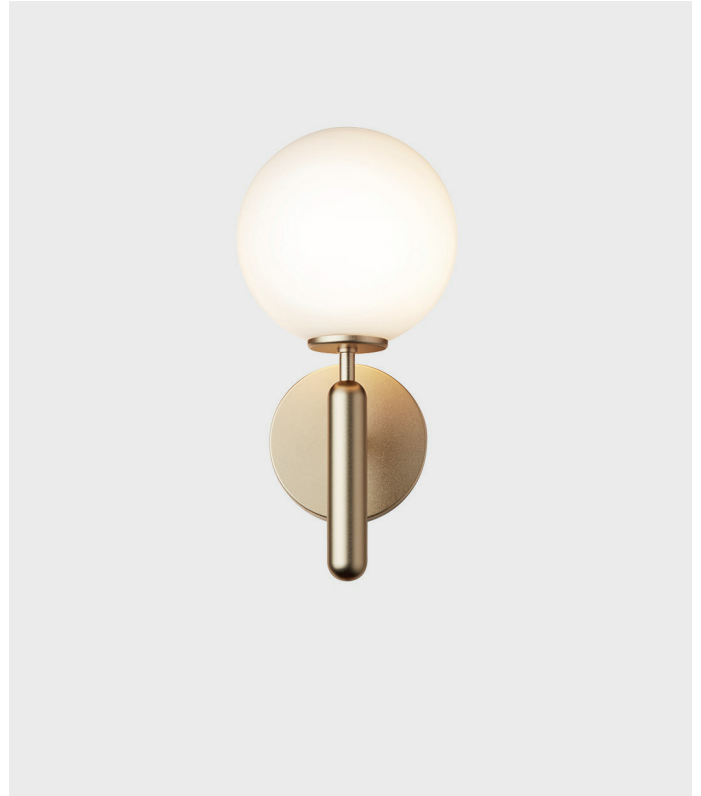

NUURA

MIIRA WALL - Opal

Design: Sofie Refer, 2018, EU-model.

Miira Wall in mouth blown Opal White glass and Brass finish.

The significant details of Miira are the fine curves and thin neck that gives a graceful appearance.

The Miira Collection features mouth blown glass globes in both Opal White and Optic Clear. The Optic glass has slight variances due to the handmade process, which makes each piece unique.

Miira collection is designed with the chandelier as a centre and expands into a complete series of lights, manufactured in the highest quality.

Miira Wall has a balanced graphic look suitable for domestic and public spaces.

Miira collection

The Miira collection include the following products:

- **Miira 1:** Rock Grey/Brass - Opal White/Optic Clear
- **Miira 1 Large:** Rock Grey/Brass - Opal White/Optic Clear
- **Miira 3:** Rock Grey/Brass - Opal White/Optic Clear
- **Miira 3 Large:** Rock Grey/Brass - Opal White/Optic Clear
- **Miira 4:** Rock Grey/Brass - Opal White/Optic Clear
- **Miira 6:** Rock Grey/Brass - Opal White/Optic Clear
- **Miira 6 Large:** Rock Grey/Brass - Opal White/Optic Clear
- **Miira 13:** Rock Grey/Brass - Opal White/Optic Clear
- **Miira 13 Large:** Rock Grey/Brass - Opal White/Optic Clear
- **Miira Wall:** Rock Grey/Brass - Opal White/Optic Clear
- **Miira Table:** Rock Grey/Brass - Opal White/Optic Clear
- **Miira 6 Circular:** Dark Bronze/Brass - Opal White/Optic Clear
- **Miira 8 Circular:** Dark Bronze/Brass - Opal White/Optic Clear