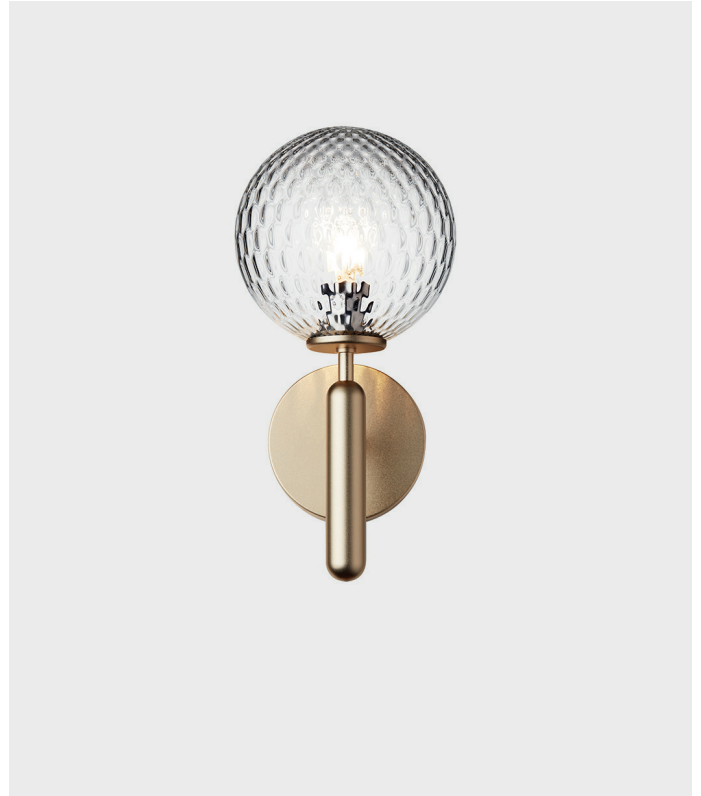

NUURA

MIIRA WALL - Optic

Design: Sofie Refer, 2018, EU-model.

Miira Wall in mouth blown Optic Clear glass and Brass finish.

The significant details of Miira are the fine curves and thin neck that gives a graceful appearance.

The Miira Collection features mouth blown glass globes in both Opal White and Optic Clear. The Optic glass has slight variances due to the handmade process, which makes each piece unique.

Miira collection is designed with the chandelier as a centre and expands into a complete series of lights, manufactured in the highest quality.

Miira Wall has a balanced graphic look suitable for domestic and public spaces.

Miira collection

The Miira collection include the following products:

- **Miira 1:** Rock Grey/Brass - Opal White/Optic Clear
- **Miira 1 Large:** Rock Grey/Brass - Opal White/Optic Clear
- **Miira 3:** Rock Grey/Brass - Opal White/Optic Clear
- **Miira 3 Large:** Rock Grey/Brass - Opal White/Optic Clear
- **Miira 4:** Rock Grey/Brass - Opal White/Optic Clear
- **Miira 6:** Rock Grey/Brass - Opal White/Optic Clear
- **Miira 6 Large:** Rock Grey/Brass - Opal White/Optic Clear
- **Miira 13:** Rock Grey/Brass - Opal White/Optic Clear
- **Miira 13 Large:** Rock Grey/Brass - Opal White/Optic Clear
- **Miira Wall:** Rock Grey/Brass - Opal White/Optic Clear
- **Miira Table:** Rock Grey/Brass - Opal White/Optic Clear
- **Miira 6 Circular:** Dark Bronze/Brass - Opal White/Optic Clear
- **Miira 8 Circular:** Dark Bronze/Brass - Opal White/Optic Clear

TECHNICAL INFO

Product no.: 2035003

Type: Wall Light - Indoor

Colour:

Glass: Optic Clear

Metal: Brass

Materials:

Powder coated metal