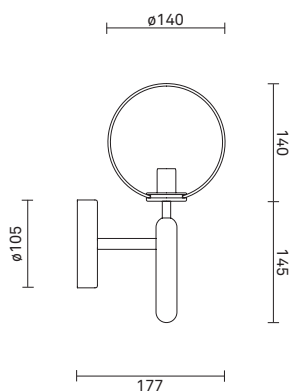

NUURA

MIIRA WALL - Opal

Design: Sofie Refer, 2018, EU-model.

Miira Wall in mouth blown Opal White glass and Brass finish.

The significant details of Miira are the fine curves and thin neck that gives a graceful appearance.

The Miira Collection features mouth blown glass globes in both Opal White and Optic Clear. The Optic glass has slight variances due to the handmade process, which makes each piece unique.

Miira collection is designed with the chandelier as a centre and expands into a complete series of lights, manufactured in the highest quality.

Miira Wall has a balanced graphic look suitable for domestic and public spaces.

Miira collection

The Miira collection include the following products:

- **Miira 1:** Rock Grey/Brass - Opal White/Optic Clear
- **Miira 1 Large:** Rock Grey/Brass - Opal White/Optic Clear
- **Miira 3:** Rock Grey/Brass - Opal White/Optic Clear
- **Miira 3 Large:** Rock Grey/Brass - Opal White/Optic Clear
- **Miira 4:** Rock Grey/Brass - Opal White/Optic Clear
- **Miira 6:** Rock Grey/Brass - Opal White/Optic Clear
- **Miira 6 Large:** Rock Grey/Brass - Opal White/Optic Clear
- **Miira 13:** Rock Grey/Brass - Opal White/Optic Clear
- **Miira 13 Large:** Rock Grey/Brass - Opal White/Optic Clear
- **Miira Wall:** Rock Grey/Brass - Opal White/Optic Clear
- **Miira Table:** Rock Grey/Brass - Opal White/Optic Clear
- **Miira 6 Circular:** Dark Bronze/Brass - Opal White/Optic Clear
- **Miira 8 Circular:** Dark Bronze/Brass - Opal White/Optic Clear