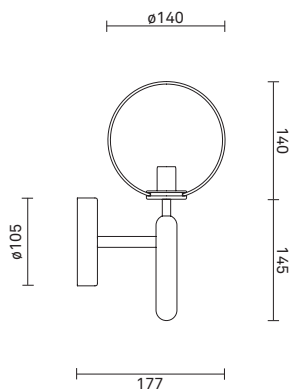

NUURA

MIIRA WALL - Optic

Design: Sofie Refer, 2018, EU-model.

Miira Wall in mouth blown Optic Clear glass and Brass finish.

The significant details of Miira are the fine curves and thin neck that gives a graceful appearance.

The Miira Collection features mouth blown glass globes in both Opal White and Optic Clear. The Optic glass has slight variances due to the handmade process, which makes each piece unique.

Miira collection is designed with the chandelier as a centre and expands into a complete series of lights, manufactured in the highest quality.

Miira Wall has a balanced graphic look suitable for domestic and public spaces.

Miira collection

The Miira collection include the following products:

- **Miira 1:** Rock Grey/Brass - Opal White/Optic Clear
- **Miira 1 Large:** Rock Grey/Brass - Opal White/Optic Clear
- **Miira 3:** Rock Grey/Brass - Opal White/Optic Clear
- **Miira 3 Large:** Rock Grey/Brass - Opal White/Optic Clear
- **Miira 4:** Rock Grey/Brass - Opal White/Optic Clear
- **Miira 6:** Rock Grey/Brass - Opal White/Optic Clear
- **Miira 6 Large:** Rock Grey/Brass - Opal White/Optic Clear
- **Miira 13:** Rock Grey/Brass - Opal White/Optic Clear
- **Miira 13 Large:** Rock Grey/Brass - Opal White/Optic Clear
- **Miira Wall:** Rock Grey/Brass - Opal White/Optic Clear
- **Miira Table:** Rock Grey/Brass - Opal White/Optic Clear
- **Miira 6 Circular:** Dark Bronze/Brass - Opal White/Optic Clear
- **Miira 8 Circular:** Dark Bronze/Brass - Opal White/Optic Clear