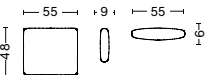

CUSHION
ART. 09

WIDTH 55 CM | 21.65"
DEPTH 9 CM | 3.54"
HEIGHT 48 CM | 18.90"