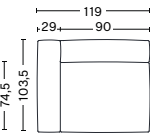

WIDE MODULE
ART. S1962 LEFT ARMREST
WIDTH 119 CM | 46.85"
DEPTH 103,5 CM | 40.75"
HEIGHT 67 CM | 26.38"
SEAT HEIGHT 37 CM | 14.57"
SEAT DEPTH 74,5 CM | 29.33"
ARMREST WIDTH 29 CM | 11.42"