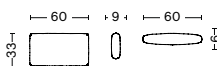

WIDTH 87 CM | 34.25"
DEPTH 87 CM | 34.25"
HEIGHT 37 CM | 14.57"

OTTOMAN S
ART. S02

WIDTH 87 CM | 34.25"
DEPTH 104 CM | 40.94"
HEIGHT 37 CM | 14.57"

CUSHION
ART. 09

WIDTH 55 CM | 21.65"
DEPTH 9 CM | 3.54"
HEIGHT 48 CM | 18.90"