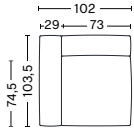

COUNTRY OF ORIGIN

Poland

FABRIC & LEATHER UPHOLSTERY

Please see our Fabric Overview for approved standard fabrics.

[LINK TO OVERVIEW](#)

DIMENSIONS

NARROW MODULE
ART. S1061 RIGHT ARMREST
 WIDTH 102 CM | 40.16"
 DEPTH 103,5 CM | 40.75"
 HEIGHT 67 CM | 26.38"
 SEAT HEIGHT 37 CM | 14.57"
 SEAT DEPTH 74,5 CM | 29.33"
 ARMREST WIDTH 29 CM | 11.42"

NARROW MODULE
ART. S1062 LEFT ARMREST
 WIDTH 102 CM | 40.16"
 DEPTH 103,5 CM | 40.75"
 HEIGHT 67 CM | 26.38"
 SEAT HEIGHT 37 CM | 14.57"
 SEAT DEPTH 74,5 CM | 29.33"
 ARMREST WIDTH 29 CM | 11.42"

NARROW MODULE
ART. S1063 MIDDLE
 WIDTH 74,5 CM | 29.33"
 DEPTH 103,5 CM | 40.75"
 HEIGHT 67 CM | 26.38"
 SEAT HEIGHT 37 CM | 14.57"
 SEAT DEPTH 74,5 CM | 29.33"

NARROW CHAISE LONGUE MODULE
ART. S8161 RIGHT ARMREST
 WIDTH 102 CM | 40.16"
 DEPTH 135,5 CM | 53.35"
 HEIGHT 67 CM | 26.38"
 SEAT HEIGHT 37 CM | 14.57"
 SEAT DEPTH 106,5 CM | 41.93"
 ARMREST WIDTH 29 CM | 11.42"

CORNER MODULE
ART. S1861 RIGHT CORNER

WIDTH 98 CM | 38.58"
DEPTH 98 CM | 38.58"
HEIGHT 69 CM | 26.38"
SEAT HEIGHT 37 CM | 14.57"
SEAT DEPTH 69 CM | 27.16"
ARMREST WIDTH 29 CM | 11.42"

CORNER MODULE
ART. S1862 LEFT CORNER