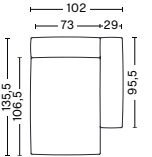

COUNTRY OF ORIGIN

Poland

FABRIC & LEATHER UPHOLSTERY

Please see our Fabric Overview for approved standard fabrics.

[LINK TO OVERVIEW](#)

DIMENSIONS

NARROW MODULE
ART. S1061 RIGHT ARMREST
 WIDTH 102 CM | 40.16"
 DEPTH 103,5 CM | 40.75"
 HEIGHT 67 CM | 26.38"
 SEAT HEIGHT 37 CM | 14.57"
 SEAT DEPTH 74,5 CM | 29.33"
 ARMREST WIDTH 29 CM | 11.42"

NARROW MODULE
ART. S1062 LEFT ARMREST
 WIDTH 102 CM | 40.16"
 DEPTH 103,5 CM | 40.75"
 HEIGHT 67 CM | 26.38"
 SEAT HEIGHT 37 CM | 14.57"
 SEAT DEPTH 74,5 CM | 29.33"
 ARMREST WIDTH 29 CM | 11.42"

NARROW MODULE
ART. S1063 MIDDLE
 WIDTH 74,5 CM | 29.33"
 DEPTH 103,5 CM | 40.75"
 HEIGHT 67 CM | 26.38"
 SEAT HEIGHT 37 CM | 14.57"
 SEAT DEPTH 74,5 CM | 29.33"

NARROW CHAISE LONGUE MODULE
ART. S8161 RIGHT ARMREST
 WIDTH 102 CM | 40.16"
 DEPTH 135,5 CM | 53.35"
 HEIGHT 67 CM | 26.38"
 SEAT HEIGHT 37 CM | 14.57"
 SEAT DEPTH 106,5 CM | 41.93"
 ARMREST WIDTH 29 CM | 11.42"

CORNER MODULE
ART. S1861 RIGHT CORNER

WIDTH 98 CM | 38.58"
DEPTH 98 CM | 38.58"
HEIGHT 69 CM | 26.38"
SEAT HEIGHT 37 CM | 14.57"
SEAT DEPTH 69 CM | 27.16"
ARMREST WIDTH 29 CM | 11.42"

CORNER MODULE
ART. S1862 LEFT CORNER