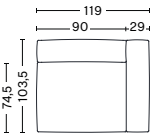

WIDE MODULE
ART. S1961 RIGHT ARMREST
WIDTH 119 CM | 46.85"
DEPTH 103,5 CM | 40.75"
HEIGHT 67 CM | 26.38"
SEAT HEIGHT 37 CM | 14.57"
SEAT DEPTH 74,5 CM | 29.33"
ARMREST WIDTH 29 CM | 11.42"