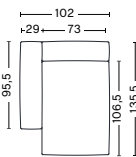

COUNTRY OF ORIGIN

Poland

FABRIC & LEATHER UPHOLSTERY

Please see our Fabric Overview for approved standard fabrics.

[LINK TO OVERVIEW](#)

DIMENSIONS

NARROW MODULE
ART. S1061 RIGHT ARMREST
 WIDTH 102 CM | 40.16"
 DEPTH 103,5 CM | 40.75"
 HEIGHT 67 CM | 26.38"
 SEAT HEIGHT 37 CM | 14.57"
 SEAT DEPTH 74,5 CM | 29.33"
 ARMREST WIDTH 29 CM | 11.42"

NARROW MODULE
ART. S1062 LEFT ARMREST
 WIDTH 102 CM | 40.16"
 DEPTH 103,5 CM | 40.75"
 HEIGHT 67 CM | 26.38"
 SEAT HEIGHT 37 CM | 14.57"
 SEAT DEPTH 74,5 CM | 29.33"
 ARMREST WIDTH 29 CM | 11.42"

NARROW MODULE
ART. S1063 MIDDLE
 WIDTH 74,5 CM | 29.33"
 DEPTH 103,5 CM | 40.75"
 HEIGHT 67 CM | 26.38"
 SEAT HEIGHT 37 CM | 14.57"
 SEAT DEPTH 74,5 CM | 29.33"

NARROW CHAISE LONGUE MODULE
ART. S8161 RIGHT ARMREST
 WIDTH 102 CM | 40.16"
 DEPTH 135,5 CM | 53.35"
 HEIGHT 67 CM | 26.38"
 SEAT HEIGHT 37 CM | 14.57"
 SEAT DEPTH 106,5 CM | 41.93"
 ARMREST WIDTH 29 CM | 11.42"

CORNER MODULE
ART. S1861 RIGHT CORNER

WIDTH 98 CM | 38.58"
DEPTH 98 CM | 38.58"
HEIGHT 69 CM | 26.38"
SEAT HEIGHT 37 CM | 14.57"
SEAT DEPTH 69 CM | 27.16"
ARMREST WIDTH 29 CM | 11.42"

CORNER MODULE
ART. S1862 LEFT CORNER