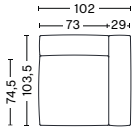

COUNTRY OF ORIGIN

Poland

FABRIC & LEATHER UPHOLSTERY

Please see our Fabric Overview for approved standard fabrics.

[LINK TO OVERVIEW](#)

DIMENSIONS

NARROW MODULE
ART. S1061 RIGHT ARMREST
 WIDTH 102 CM | 40.16"
 DEPTH 103,5 CM | 40.75"
 HEIGHT 67 CM | 26.38"
 SEAT HEIGHT 37 CM | 14.57"
 SEAT DEPTH 74,5 CM | 29.33"
 ARMREST WIDTH 29 CM | 11.42"

NARROW MODULE
ART. S1062 LEFT ARMREST
 WIDTH 102 CM | 40.16"
 DEPTH 103,5 CM | 40.75"
 HEIGHT 67 CM | 26.38"
 SEAT HEIGHT 37 CM | 14.57"
 SEAT DEPTH 74,5 CM | 29.33"
 ARMREST WIDTH 29 CM | 11.42"

NARROW MODULE
ART. S1063 MIDDLE
 WIDTH 74,5 CM | 29.33"
 DEPTH 103,5 CM | 40.75"
 HEIGHT 67 CM | 26.38"
 SEAT HEIGHT 37 CM | 14.57"
 SEAT DEPTH 74,5 CM | 29.33"

NARROW CHAISE LONGUE MODULE
ART. S8161 RIGHT ARMREST
 WIDTH 102 CM | 40.16"
 DEPTH 135,5 CM | 53.35"
 HEIGHT 67 CM | 26.38"
 SEAT HEIGHT 37 CM | 14.57"
 SEAT DEPTH 106,5 CM | 41.93"
 ARMREST WIDTH 29 CM | 11.42"

CORNER MODULE
ART. S1861 RIGHT CORNER

WIDTH 98 CM | 38.58"
DEPTH 98 CM | 38.58"
HEIGHT 69 CM | 26.38"
SEAT HEIGHT 37 CM | 14.57"
SEAT DEPTH 69 CM | 27.16"
ARMREST WIDTH 29 CM | 11.42"

CORNER MODULE
ART. S1862 LEFT CORNER