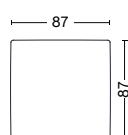

CORNER MODULE
ART. S1861 RIGHT CORNER

WIDTH 98 CM | 38.58"
DEPTH 98 CM | 38.58"
HEIGHT 69 CM | 26.38"
SEAT HEIGHT 37 CM | 14.57"
SEAT DEPTH 69 CM | 27.16"
ARMREST WIDTH 29 CM | 11.42"

CORNER MODULE
ART. S1862 LEFT CORNER

WIDTH 98 CM | 38.58"
DEPTH 98 CM | 38.58"
HEIGHT 69 CM | 26.38"
SEAT HEIGHT 37 CM | 14.57"
SEAT DEPTH 69 CM | 27.16"
ARMREST WIDTH 29 CM | 11.42"

LOUNGE MODULE
ART. S9301 RIGHT BACKREST

WIDTH 137,5 CM | 54.13"
DEPTH 103,5 CM | 40.75"
HEIGHT 74,5 CM | 29.33"
SEAT HEIGHT 37 CM | 14.57"
SEAT DEPTH 81 CM | 31.89"
BACKREST WIDTH 29 CM | 11.42"

LOUNGE MODULE
ART. S9302 LEFT BACKREST

WIDTH 137,5 CM | 54.13"
DEPTH 103,5 CM | 40.75"
HEIGHT 74,5 CM | 29.33"
SEAT HEIGHT 37 CM | 14.57"
SEAT DEPTH 81 CM | 31.89"
BACKREST WIDTH 29 CM | 11.42"

OTTOMAN XS
ART. S01

WIDTH 87 CM | 34.25"
DEPTH 87 CM | 34.25"
HEIGHT 37 CM | 14.57"

OTTOMAN S
ART. S02

WIDTH 87 CM | 34.25"
DEPTH 104 CM | 40.94"
HEIGHT 37 CM | 14.57"

CUSHION
ART. 09

WIDTH 55 CM | 21.65"
DEPTH 9 CM | 3.54"
HEIGHT 48 CM | 18.90"