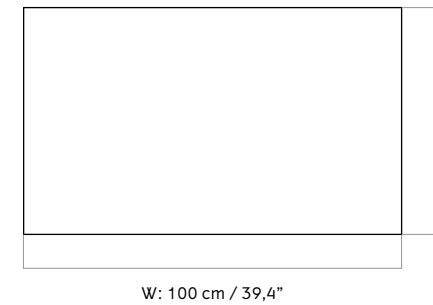

The Plinth is available in four different sizes and five marble types: Nero Marquina, Grey Kendzo, Carrara, Calacatta Viola and Kunis Breccia.

PRODUCT OPTIONS

MARBLE OPTIONS

TECHNICAL SPECIFICATIONS

PRODUCT TYPE
Coffee / Side table

COLLI
1

ENVIRONMENT
Indoor

DIMENSIONS

Low
W: 100 cm / 39,4"
D: 60 cm / 23,6"
H: 27 cm / 10,6"

Cubic
W: 40 cm / 15,7"
D: 40 cm / 15,7"
H: 40 cm / 15,7"

Tall
W: 30 cm / 11,8"
D: 30 cm / 11,8"
H: 51 cm / 20,1"

PRODUCTION PROCESS
2 cm thick marble plates are cut and edges are milled at 45-degree angles before all five plates are glued together in mitre joints. Corners are reinforced by reusing excess marble from the production. The bottom plate is made from plywood, where the adjustable glides are fastened.

COLOUR
Nero Marquina marble
Grey Kendzo marble
Carrara marble
Calacatta Viola marble
Kunis Breccia stone

MATERIALS
Nero Marquina marble, Kendzo marble, Carrara marble, Calacatta Viola marble and MDF

WEIGHT
Low: 82 kg / 180,8 lb
Cubic: 37,5 kg / 82,7 lb
Tall: 32,5 kg / 71,7 lb

TEST
N / A

CERTIFICATIONS
TSCA title IV compliant

PACKAGING TYPE
Wooden crate

PACKAGING MEASUREMENTS (H x W x D)

Low
45 cm x 110,5 cm x 70,5 cm / 17,7" x 43,5" x 27,8"

Cubic
54,5 cm x 56,5 cm x 56,5 cm / 21,5" x 22,2" x 22,2"

Tall
66 cm x 47 cm x 47 cm / 26" x 18,5" x 18,5"

MATERIALS & MAINTENANCE
Please see page 940 for materials, care and maintenance instructions.

LOW

CUBIC

TALL