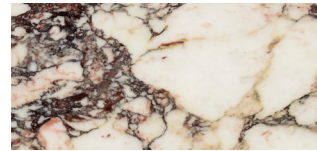

PRODUCT SHEET

**Plinth**

*by Norm Architects*

The Plinth is available in four different sizes and five marble types: Nero Marquina, Grey Kendzo, Carrara, Calacatta Viola and Kunis Breccia.

**PRODUCT OPTIONS**

**MARBLE OPTIONS**

NERO MARQUINA MARBLE

GREY KENDZO MARBLE

CARRARA MARBLE

CALACATTA VIOLA MARBLE

KUNIS BRECCIA STONE

**TECHNICAL SPECIFICATIONS**

**PRODUCT TYPE**  
Coffee / Side table

**COLOUR**  
Nero Marquina marble  
Grey Kendzo marble  
Carrara marble  
Calacatta Viola marble  
Kunis Breccia stone

**MATERIALS**  
Nero Marquina marble, Kendzo marble, Carrara marble, Calacatta Viola marble and MDF