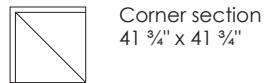

Corner section  
41 ¾" x 41 ¾"

Centre section  
39 ¼" x 41 ¾"

Closing section  
43 ¼" x 41 ¾"

Closing section  
47 ¼" x 41 ¾"

Closing section  
51 ¼" x 41 ¾"

Closing section  
55" x 41 ¾"

Chaiselong  
47 ¼" x 65 ¼"

Footstool  
47 ¼" x 23 ½"

Scale 1:100

All overall dimensions correspond to frame sizes.

Model Cocoon · Design by Jens Juul Eilersen

Arm height (frame): 28 ¾" · Arm width: 2 ¾" · Total depth (frame): 41 ¾" · Seat depth: 22 ¾" · Seat depth: 14 ¼" · Total height (frame): 28 ¾"