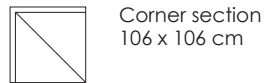

Model Cocoon · Design by Jens Juul Eilersen

Arm height (frame): 73 cm · Arm width: 7 cm · Total depth (frame): 106 cm · Seat depth: 53 cm · Seat depth: 36 cm · Total height (frame): 73 cm

Corner section  
106 x 106 cm

Centre section  
100 x 106 cm

Closing section  
110 x 106 cm

Closing section  
120 x 106 cm

Closing section  
130 x 106 cm

Closing section  
140 x 106 cm

Chaiselong  
120 x 166 cm

Footstool  
120 x 60 cm

Scale 1:100

All overall dimensions correspond to frame sizes.

Model Cocoon · Design by Jens Juul Eilersen

Arm height (frame): 73 cm · Arm width: 7 cm · Total depth (frame): 106 cm · Seat depth: 53 cm · Seat depth: 36 cm · Total height (frame): 73 cm

Corner section  
106 x 106 cm

Centre section  
100 x 106 cm

Closing section  
110 x 106 cm

Closing section  
120 x 106 cm

Closing section  
130 x 106 cm

Closing section  
140 x 106 cm

Chaiselong  
120 x 166 cm