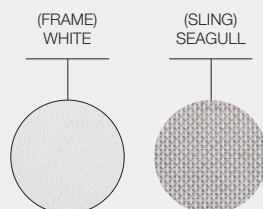

FRAME / SLING COLOUR