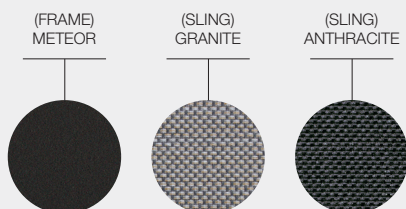

FRAME / SLING COLOUR