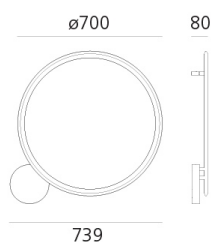

FEATURES

Product name:	Discovery Wall/ceiling
Article Code:	1998010A
Colour:	Aluminium
Material:	technopolymer, aluminium
Series:	Design
Environment:	Indoor

DIMENSIONS

Length:	cm 73.9
Width:	cm 8
Diameter:	cm 70
Glow Wire Test:	650 °

DIMENSIONS

COLOUR

Dimmable Typology: Push