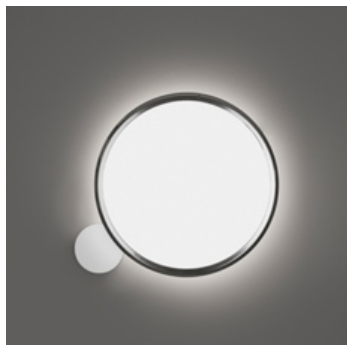

PRODUCT DATA SHEET

Discovery Wall/ceiling

DESIGN BY:

Ernesto Gismondi
2015

MATERIALS:

technopolymer, aluminium

DESCRIPTION:

"To find out how to produce such a thin and light ring we turned to bicycle manufacturers, and the result was this very light luminous profile and an almost invisible lamp." Ernesto Gismondi A family of appliances based on a minimal geometry: the project focuses on technology and on the quality of light on the clear emitting surface. Discovery is an unprecedented development of a well-known optical principle, obtained through the technological know how and deep knowledge of light of Artemide, which are conveyed through the controlled interaction with matter and a focus on its yield and perceptive qualities. An ultra-light rounded aluminium rim hosts to a LED strip injecting light into a clear PMMA surface, processed for the purpose. It is a non-intrusive element that, utterly absent and immaterial, becomes perceptible when switched on, thanks to the light outlining its central emitting surface. Almost by magic, the inside changes from clear to full of light, absence turns into a perfect diffusing emitting surface. Direct and indirect emission produces an embracing and uniform light. The frame consists of an extruded aluminum alloy, machined to a shape perfectly round and planar; in sequence it is: calendered, cut, milled, brushed, anodized. The closure joint in brushed aluminum, while diffuser is of PMMA with diffusing microparticles

SELECT

LED

Aluminium

PRODUCT CODE

1998010A

Light emission

Dimmable

TECHNICAL DATA SHEET

FEATURES

Product name:	Discovery Wall/ceiling
Article Code:	1998010A
Colour:	Aluminium
Material:	technopolymer, aluminium
Series:	Design
Environment:	Indoor

DIMENSIONS

Length:	cm 73.9
Width:	cm 8
Diameter:	cm 70
Glow Wire Test:	650 °