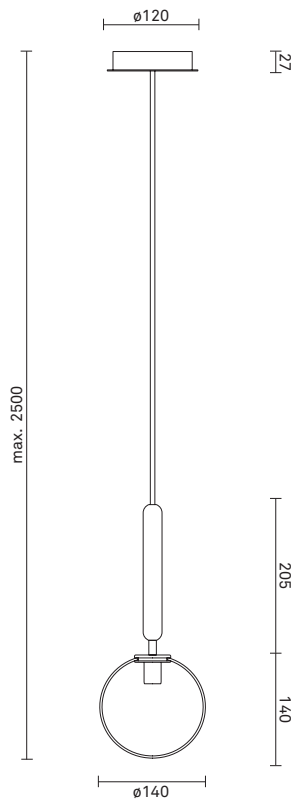

NUURA

MIIRA 1 - Opal

Design: Sofie Refer, 2018. EU-model.

Miira 1 in mouth blown Opal White glass and Rock Grey finish. Incl. Ceiling plate.

The significant details of Miira are the fine curves and thin neck that gives a graceful appearance.

TECHNICAL INFO

Product no.: 03310224

Type: Suspension - Indoor

Colour:

Glass: Opal White
Metal: Rock Grey
Cable: Black

Materials:

Powder coated metal
Mouth-blown glass
Fabric covered cable

Dimensions:

∅140mm x 345mm
Ceiling plate: ∅120mm x 50mm
Fabric cable - Length: 2500mm

Product weight:

Product incl. ceiling plate: 1088 g
Ceiling plate: 265 g

Packaging:

Dimensions: L: 424mm x W: 171mm x H: 170mm
Weight: 458 g
Total weight incl. product: 1546 g
Number of parcels: 1
Material: Brown cardboard.