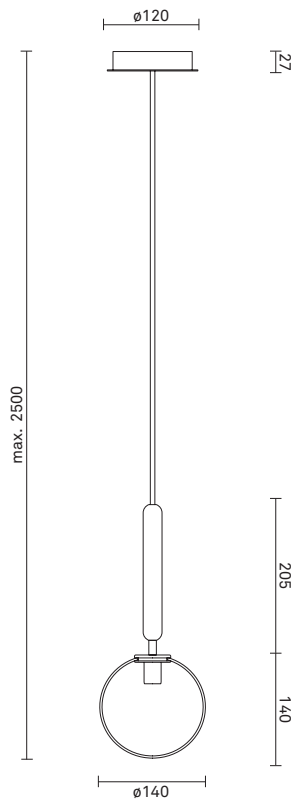

TECHNICAL INFO

Product no.: 03310224

Type: Suspension - Indoor

Colour:

Glass: Opal White
Metal: Rock Grey
Cable: Black

Materials:

Powder coated metal
Mouth-blown glass
Fabric covered cable

Dimensions:

∅140mm x 345mm
Ceiling plate: ∅120mm x 50mm
Fabric cable - Length: 2500mm

Product weight:

Product incl. ceiling plate: 1088 g
Ceiling plate: 265 g

Packaging:

Dimensions: L: 424mm x W: 171mm x H: 170mm
Weight: 458 g
Total weight incl. product: 1546 g
Number of parcels: 1
Material: Brown cardboard.

NUURA

TECHNICAL INFO

Product no.: 03310223

Type: Suspension - Indoor

Colour:

Glass: Optic Clear
Metal: Rock Grey
Cable: Black

Materials:

Powder coated metal
Mouth-blown glass
Fabric covered cable

Dimensions:

∅140mm x 345mm
Ceiling plate: ∅120mm x 50mm
Fabric cable - Length: 2500mm

Product weight:

Product incl. ceiling plate: 1088 g
Ceiling plate: 265 g

Packaging:

Dimensions: L: 424mm x W: 171mm x H: 170mm
Weight: 458 g
Total weight incl. product: 1546 g
Number of parcels: 1
Material: Brown cardboard.