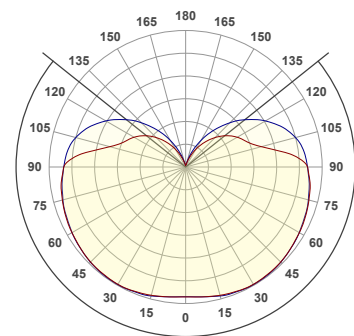

Energy efficiency class:

A+ + (with recommended bulb)

Dimmability:

Can be fitted with an aligned dimmer.

DALI compatible

Light calculations:

NUURA

MIIRA 1 - Optic