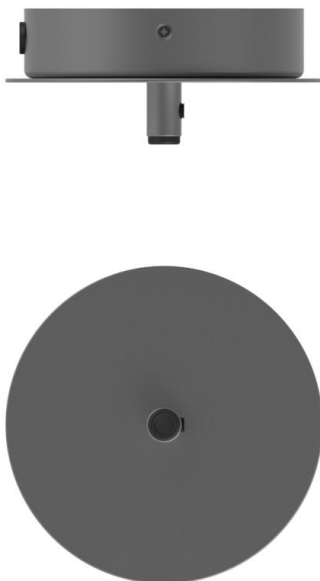

TECHNICAL INFO

Product no.: 03310224

Type: Suspension - Indoor

Colour:

Glass: Opal White
Metal: Rock Grey
Cable: Black

Materials:

Powder coated metal
Mouth-blown glass
Fabric covered cable

Dimensions:

∅140mm x 345mm
Ceiling plate: ∅120mm x 50mm
Fabric cable - Length: 2500mm

Product weight:

Product incl. ceiling plate: 1088 g
Ceiling plate: 265 g

Packaging:

Dimensions: L: 424mm x W: 171mm x H: 170mm
Weight: 458 g
Total weight incl. product: 1546 g
Number of parcels: 1
Material: Brown cardboard.

Included ceiling plate: