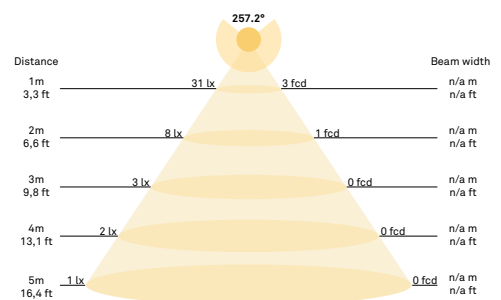

DALI compatible

Light calculations: