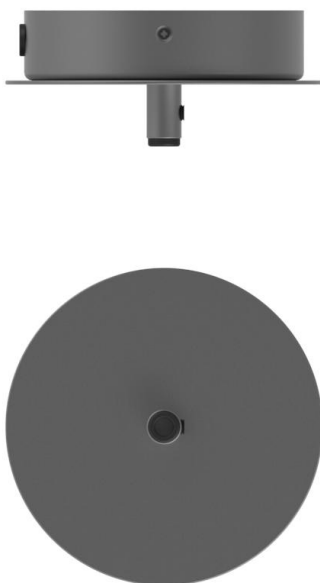

NUURA

TECHNICAL INFO

Product no.: 03310223

Type: Suspension - Indoor

Colour:

Glass: Optic Clear
Metal: Rock Grey
Cable: Black

Materials:

Powder coated metal
Mouth-blown glass
Fabric covered cable

Dimensions:

∅140mm x 345mm
Ceiling plate: ∅120mm x 50mm
Fabric cable - Length: 2500mm

Product weight:

Product incl. ceiling plate: 1088 g
Ceiling plate: 265 g

Packaging:

Dimensions: L: 424mm x W: 171mm x H: 170mm
Weight: 458 g
Total weight incl. product: 1546 g
Number of parcels: 1
Material: Brown cardboard.

Included ceiling plate: