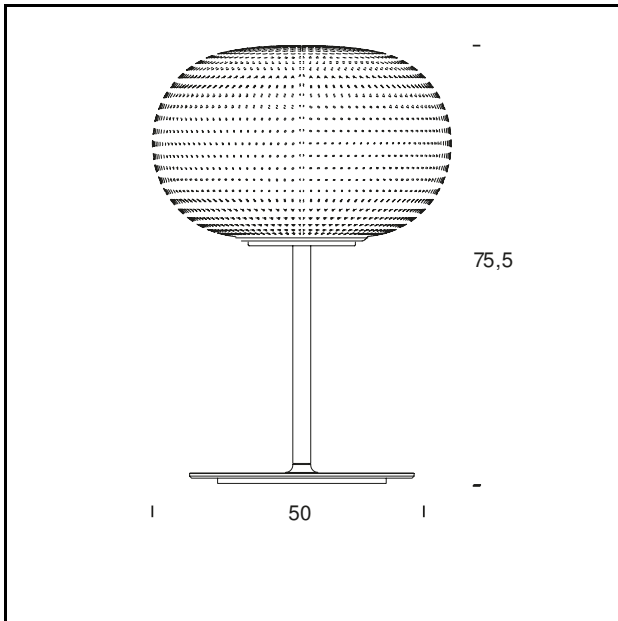

DIMENSIONS: Ø 16x12 cm

MATERIALS: Glass

COLORS

White

BULB: Led - 4,5W (2700 K, CRI>80, 350 Lm) 230V

PLUG: Transparent

POWER CORD: Transparent

CERTIFICATIONS AND SYMBOLS:

CODE: 4308/1BI

DIMENSIONS: Ø 50 x 35,5 cm

MATERIALS: Glass

COLORS

White

BULB: 1x150W MAX E27 (HA / FL / LED) 230V

PLUG: Transparent

POWER CORD: Transparent

DIMENSIONS: Ø 30x41,6 cm

MATERIALS: Glass, metal

COLORS

White

BULB: 1x46W MAX E27 (HA / FL / LED) 230V

PLUG: Transparent

POWER CORD: Transparent

DIMMER: Transparent

CERTIFICATIONS AND SYMBOLS:

MODEL NAME: Bianca Large with Stem

CODE: 4307/1BI

DIMENSIONS: Ø 50x75,5 cm

MATERIALS: Glass, metal

COLORS

White

BULB: 1x150W E27 (HA / FL / LED) 230V