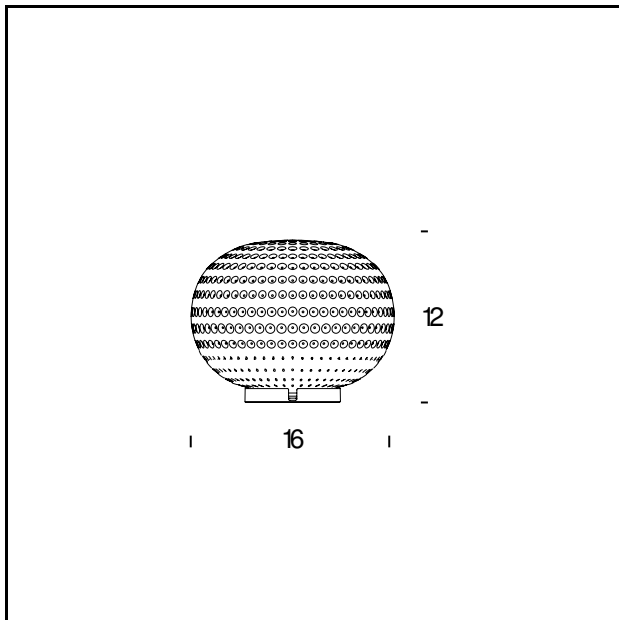

Ceiling Lamp

TECHNICAL SHEET

Table lamp. Glass diffuser made of milky white cased glass, blown and satin-finished. White metal base. Transparent plug and power cord.

MODEL NAME: Bianca Small

CODE: 4308/0BI

DIMENSIONS: Ø 16x12 cm

MATERIALS: Glass

COLORS

White

BULB: Led - 4,5W (2700 K, CRI>80, 350 Lm) 230V

PLUG: Transparent

POWER CORD: Transparent

CERTIFICATIONS AND SYMBOLS:

MODEL NAME: Bianca Medium

CODE: 4308BI

DIMENSIONS: Ø 30x20 cm

MATERIALS: Glass

COLORS

White

BULB: Led - 17,5W (2700 K, CRI>80, 1650 Lm) 230V

PLUG: Transparent

DIMENSIONS: Ø 30x41,6 cm

MATERIALS: Glass, metal

COLORS

White

BULB: 1x46W MAX E27 (HA / FL / LED) 230V

PLUG: Transparent

POWER CORD: Transparent

DIMMER: Transparent