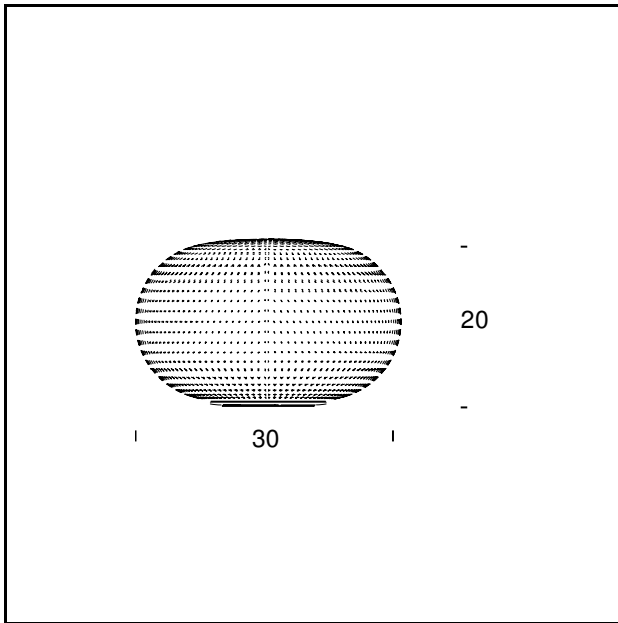

DIMENSIONS: Ø 16x12 cm

MATERIALS: Glass

COLORS

White

BULB: Led - 4,5W (2700 K, CRI>80, 350 Lm) 230V

PLUG: Transparent

POWER CORD: Transparent

CERTIFICATIONS AND SYMBOLS:

MODEL NAME: Bianca Medium

CODE: 4308BI

DIMENSIONS: Ø 30x20 cm

MATERIALS: Glass

COLORS

White

BULB: Led - 17,5W (2700 K, CRI>80, 1650 Lm) 230V

PLUG: Transparent

CODE: 4308/1BI

DIMENSIONS: Ø 50 x 35,5 cm

MATERIALS: Glass

COLORS

White

BULB: 1x150W MAX E27 (HA / FL / LED) 230V

PLUG: Transparent

POWER CORD: Transparent

DIMENSIONS: Ø 30x41,6 cm

MATERIALS: Glass, metal

COLORS

White

BULB: 1x46W MAX E27 (HA / FL / LED) 230V

PLUG: Transparent

POWER CORD: Transparent

DIMMER: Transparent