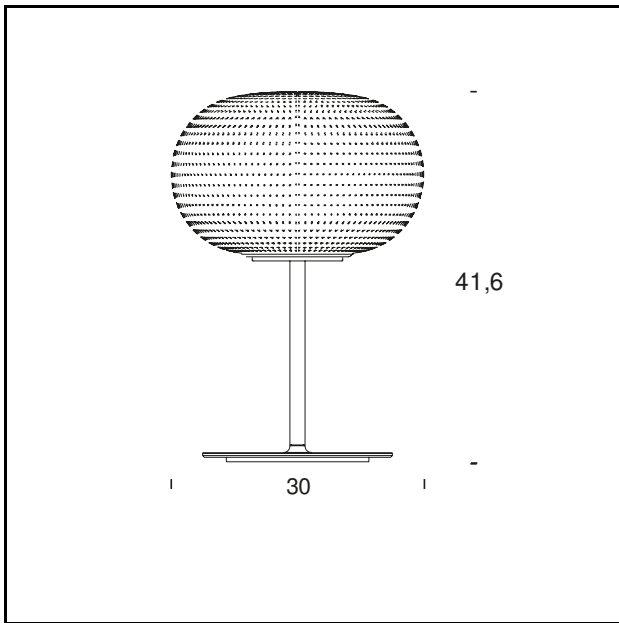

DIMENSIONS: Ø 16x12 cm

MATERIALS: Glass

COLORS

White

BULB: Led - 4,5W (2700 K, CRI>80, 350 Lm) 230V

PLUG: Transparent

POWER CORD: Transparent

CERTIFICATIONS AND SYMBOLS:

CODE: 4308/1BI

DIMENSIONS: Ø 50 x 35,5 cm

MATERIALS: Glass

COLORS

White

BULB: 1x150W MAX E27 (HA / FL / LED) 230V

PLUG: Transparent

POWER CORD: Transparent

White

BULB: Led - 17,5W (2700 K, CRI>80, 1650 Lm) 230V

PLUG: Transparent

POWER CORD: Transparent

DIMMER: Transparent

CERTIFICATIONS AND SYMBOLS:

MODEL NAME: Bianca Medium with Stem

CODE: 4369BI

DIMENSIONS: Ø 30x41,6 cm

MATERIALS: Glass, metal

COLORS

White

BULB: 1x46W MAX E27 (HA / FL / LED) 230V

PLUG: Transparent

POWER CORD: Transparent

DIMMER: Transparent