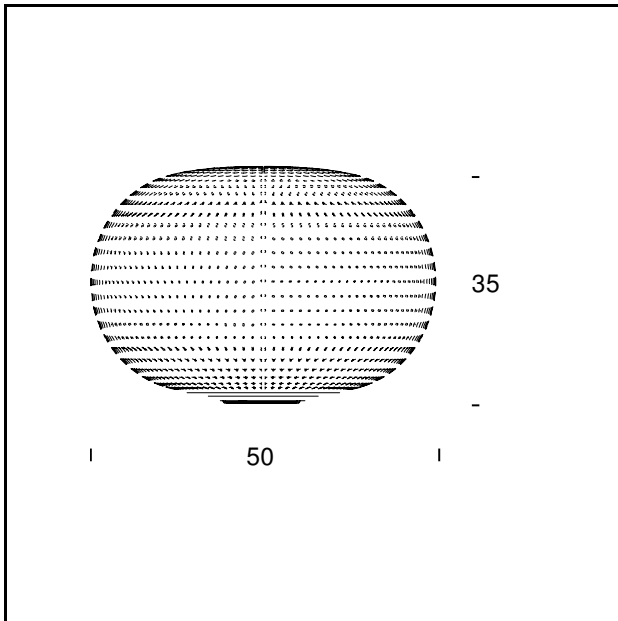

MODEL NAME: Bianca Large

CODE: 4308/1BI

DIMENSIONS: Ø 50 x 35,5 cm

MATERIALS: Glass

COLORS

☐ White

BULB: 1x150W MAX E27 (HA / FL / LED) 230V

PLUG: Transparent

POWER CORD: Transparent

DIMMER: Transparent

CERTIFICATIONS AND SYMBOLS:

IP20 *Classe II*