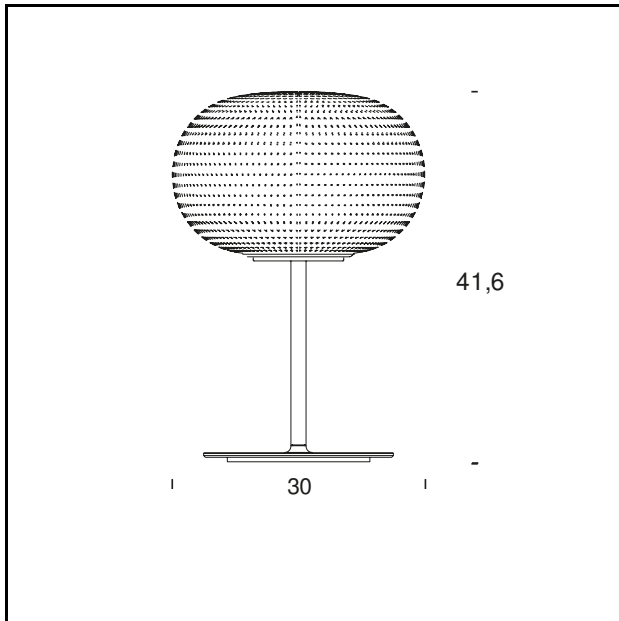

MODEL NAME: Bianca Medium with Stem

CODE: 4307BI

DIMENSIONS: Ø 30x41,6 cm

MATERIALS: Glass, metal

COLORS

☐ White

BULB: Led - 17,5W (2700 K, CRI>80, 1650 Lm) 230V

PLUG: Transparent

POWER CORD: Transparent

DIMMER: Transparent

CERTIFICATIONS AND SYMBOLS: