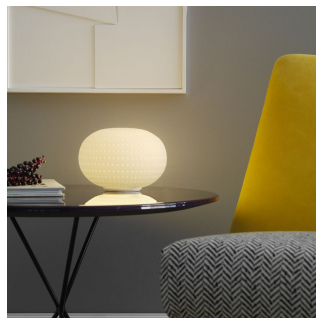

BIANCA

Matti Klenell, 2015

Bianca is a family of luminaires equipped with a fixed-mould blown cased glass diffuser with a milky white satin finish. The decoration on the diffuser surface features an orderly series of shallow delicate grooves etched into the white glass, yielding an effect resembling small footprints on fresh snow. Mouth blown, belt sanded and dipped in acid to obtain the distinctive 'silk effect' typical of fine glassware, Bianca diffusers are available in three different diameters to complete all thirteen types of luminaires belonging to the family. The largest diffuser has a 50 cm diameter and, owing to its dimensions and the amount of glass involved, continues to pose a considerable challenge even for the ablest of glassblowers trained in the fixed-mould blowing technique, which – according to the traditional Venetian production process – is performed without any external aids for turning and shaping the glass blob inside the mould, but relies solely on the glassblower's skill and lung capacity. Bianca is available in the following versions: table-top without stem, floor-standing with base and stem, pendant, wall-mounted and ceiling-mounted. The matt white coating applied to the various metal supports evokes the name and colour of the diffuser. The Small- and Medium-sized versions (with 16 cm and 30 cm diameter respectively) mount a dimmable Led board, while the Large-sized version (50 cm diameter) features an E27 lamp holder capable of housing various types of light sources. Bianca produces a very warm, diffuse and enveloping light emission in the surrounding environment.

Ceiling Lamp

TECHNICAL SHEET

Table lamp. Glass diffuser made of milky white cased glass, blown and satin-finished. White metal base. Transparent plug and power cord.

MODEL NAME: Bianca Small

CODE: 4308/0BI