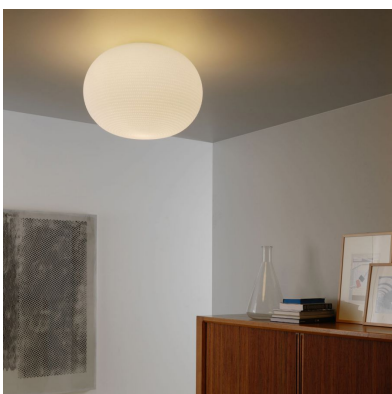

BIANCA

Ceiling Lamp