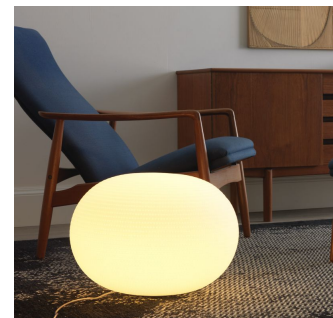

BIANCA

Matti Klenell, 2015

Bianca is a family of luminaires equipped with a fixed-mould blown cased glass diffuser with a milky white satin finish. The decoration on the diffuser surface features an orderly series of shallow delicate grooves etched into the white glass, yielding an effect resembling small footprints on fresh snow. Mouth blown, belt sanded and dipped in acid to obtain the distinctive 'silk effect' typical of fine glassware, Bianca diffusers are available in three different diameters to complete all thirteen types of luminaires belonging to the family. The largest diffuser has a 50 cm diameter and, owing to its dimensions and the amount of glass involved, continues to pose a considerable challenge even for the ablest of glassblowers trained in the fixed-mould blowing technique, which – according to the traditional Venetian production process – is performed without any external aids for turning and shaping the glass blob inside the mould, but relies solely on the glassblower's skill and lung capacity. Bianca is available in the following versions: table-top without stem, floor-standing with base and stem, pendant, wall-mounted and ceiling-mounted. The matt white coating applied to the various metal supports evokes the name and colour of the diffuser. The Small- and Medium-sized versions (with 16 cm and 30 cm diameter respectively) mount a dimmable Led board, while the Large-sized version (50 cm diameter) features an E27 lamp holder capable of housing various types of light sources. Bianca produces a very warm, diffuse and enveloping light emission in the surrounding environment.

Ceiling Lamp

TECHNICAL SHEET

Table lamp. Glass diffuser made of milky white cased glass, blown and satin-finished. White metal base. Transparent plug and power cord.

MODEL NAME: Bianca Small

CODE: 4308/0BI