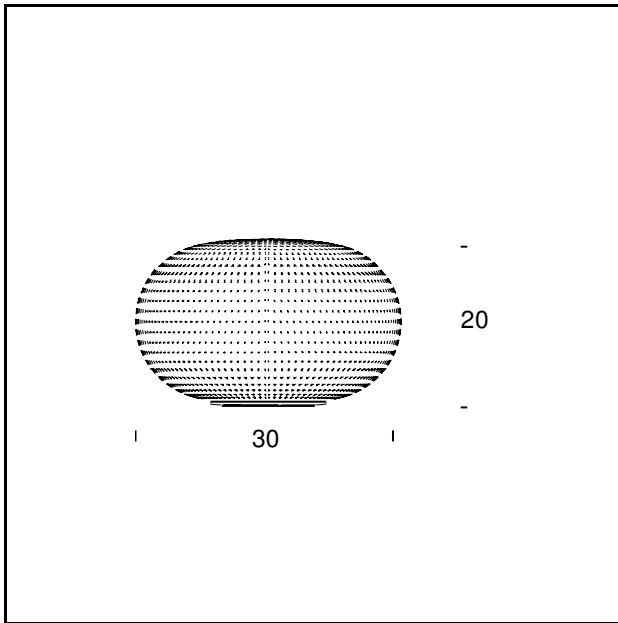

DIMENSIONS: Ø 16x12 cm

MATERIALS: Glass

COLORS

White

BULB: Led - 4,5W (2700 K, CRI>80, 350 Lm) 230V

PLUG: Transparent

POWER CORD: Transparent

CERTIFICATIONS AND SYMBOLS:

MODEL NAME: Bianca Medium

CODE: 4308BI

DIMENSIONS: Ø 30x20 cm

MATERIALS: Glass

COLORS

White

BULB: Led - 17,5W (2700 K, CRI>80, 1650 Lm) 230V

PLUG: Transparent

POWER CORD: Transparent

DIMMER: Transparent

CERTIFICATIONS AND SYMBOLS:

CE EAC IP20 *Classe II*

MODEL NAME: Bianca Medium

CODE: 4368BI

DIMENSIONS: Ø 30x20 cm

MATERIALS: Glass

DIMENSIONS: Ø 30x41,6 cm

MATERIALS: Glass, metal

COLORS

White

BULB: 1x46W MAX E27 (HA / FL / LED) 230V

PLUG: Transparent

POWER CORD: Transparent

DIMMER: Transparent