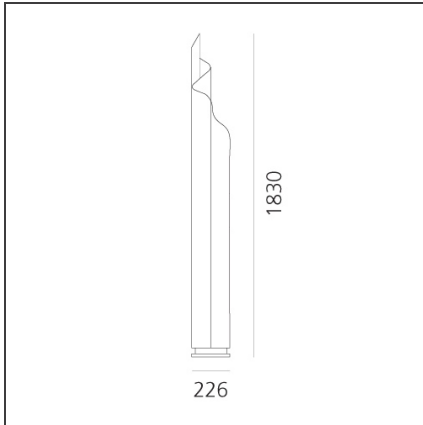

Chimera

IP20

DESIGN BY

Vico Magistretti

DESCRIPTION

Base in white painted metal; structure/diffuser in heat-curved white opal methacrylate.

TECHNICAL DRAWINGS

FEATURES

Article Code:	0084010A	Material:	Methacrylate, aluminium, zamak
Colour:	White	Series:	Design
Installation:	Floor	Area contract:	Residential
Environment:	Indoor	Emission:	Diffused And Filtered

DIMENSIONS

Height: cm 180

INCLUDED SOURCES

Category:	FLUO
Number:	3
Watt:	28W
Lbs:	T16
Socket:	G5

LUMINAIRE

Power Supply:	Electronic Integrated	CCT:	3000K
Watt:	84W		
Voltage:	220V-240V		