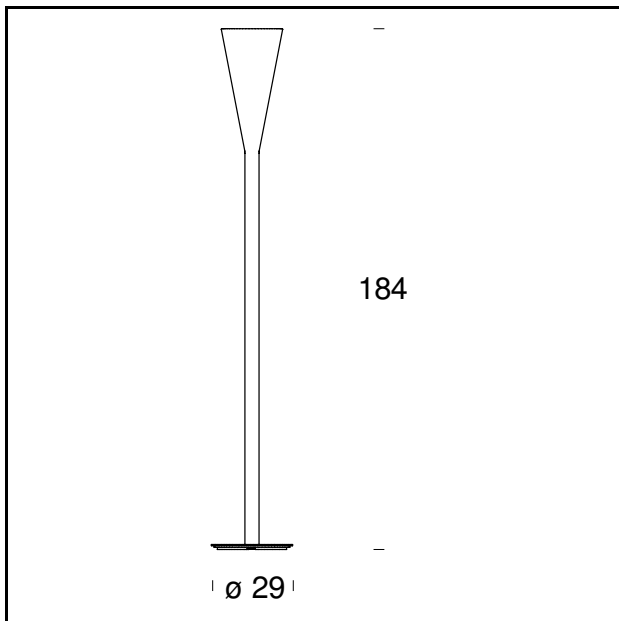

# RILUMINATOR

Pietro Chiesa, 1932 - 2014 Edition

Riluminator is the makeover of Luminator designed by Pietro Chiesa in 1932. This lamp shares with the classic icon floor lamp not only its geometric, torch-like shape, but also the direction of its light source. Reworked in a plastic technopolymer produced with "rotation" technology, the body is cylindrical at the base, opening out as it rises to create a cone-shaped trunk that characterizes the design of the object, it houses and hides the LED light source. Riluminator is available in three contemporary colours: red, grey and white, to highlight the continuity and essentiality of unmistakable design.

**MODEL NAME:** Riluminator

**CODE:** 4259..

**DIMENSIONS:** ø 29 x 184 cm

**MATERIALS:** Plastic tecnopolymer, Metal