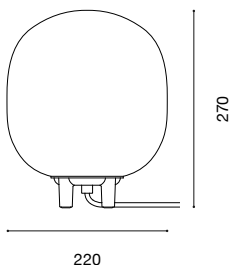

FILIGRANA LIGHT, T2 (110/120V)

Sebastian Wrong

Type
Table Light

Design
2018

Table lamp providing diffused light. Venetian mouth-blown acid-etched glass shade with sand-blasted cast aluminium base. Artisan material and process, variations occur, every lamp is unique. PVC clear electrical cable with continuous touch dimmable inline switch, L1500mm.

Dimensions
T2 Cylinder: Ø220mm × H270mm

Cable Length
L1500mm

Weight
4kg

Materials
Acid etched mouth blown glass, silicone, acrylic and steel fixings, powder-coated aluminium base, plastic cable

Base Colour
Arctic Grey

Types of Insulation
Class II (2)

Ingress Protection Rating
IP20

Lumens
Max. 806lm (9W)

Packaging Dimensions
T2 Cylinder:
L380mm × D350mm × H380mm

Weight
5kg

Care & Maintenance
Clean with a soft dry cloth. Do not use alcohol, polishes, abrasives or any solvents to clean the product, as they may damage the material. This product is for indoor use only. Keep out of direct sunlight. Protect against exposure to heat above 60°C. Not recommended for continuous use over 16h.