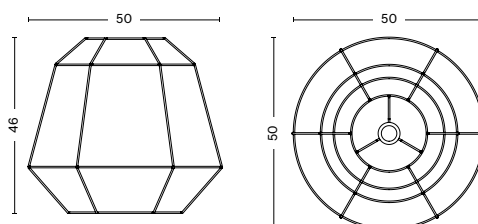

LARGE / LED E27 (A21 or G30), 10-13W, 1000-1500lm, 2700k, warm white

*Bulb not included.

DIMENSIONS

MEDIUM

WIDTH / 32 cm / 12.6"

DEPTH / 32 cm / 12.6"

HEIGHT / 38 cm / 15"

LARGE

WIDTH / 50 cm / 19.7"

DEPTH / 50 cm / 19.7"

HEIGHT / 46 cm / 18.3"

CERTIFICATIONS

/ CE approved: This product has been assessed and complies with the essential requirements of the relevant European directives.

SOFT BLACK

DIMENSIONS

DIAMETER / 10,5 cm / 4.1"

CORD LENGTH / 400 cm / 159.4"

TECHNICAL SPECIFICATIONS

- / LIGHT SOURCE / LED E27 (bulb not included)
- / POWER (watts) / MAX. 15W
- / DIMMABLE / No
- / POWER SUPPLY / 220-240V AC at 50-60Hz
- / CORD LENGTH / 400 cm
- / SWITCH / No