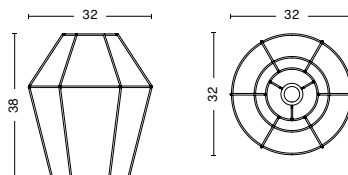

LARGE / LED E27 (A21 or G30), 10-13W, 1000-1500lm, 2700k, warm white

*Bulb not included.

DIMENSIONS

MEDIUM

WIDTH / 32 cm / 12.6"

DEPTH / 32 cm / 12.6"

HEIGHT / 38 cm / 15"

LARGE

WIDTH / 50 cm / 19.7"

DEPTH / 50 cm / 19.7"

HEIGHT / 46 cm / 18.3"

CERTIFICATIONS

/ CE approved: This product has been assessed and complies with the essential requirements of the relevant European directives.

SOFT BLACK

DIMENSIONS

DIAMETER / 10,5 cm / 4.1"

CORD LENGTH / 400 cm / 159.4"

TECHNICAL SPECIFICATIONS

- / LIGHT SOURCE / LED E27 (bulb not included)
- / POWER (watts) / MAX. 15W
- / DIMMABLE / No
- / POWER SUPPLY / 220-240V AC at 50-60Hz
- / CORD LENGTH / 400 cm
- / SWITCH / No