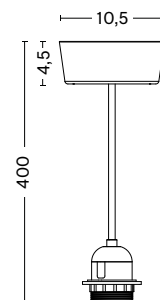

LARGE / LED E27 (A21 or G30), 10-13W, 1000-1500lm, 2700k, warm white

*Bulb not included.

DIMENSIONS

MEDIUM

WIDTH / 32 cm / 12.6"

DEPTH / 32 cm / 12.6"

HEIGHT / 38 cm / 15"

LARGE

WIDTH / 50 cm / 19.7"

DEPTH / 50 cm / 19.7"

HEIGHT / 46 cm / 18.3"

CERTIFICATIONS

/ CE approved: This product has been assessed and complies with the essential requirements of the relevant European directives.

SOFT BLACK

DIMENSIONS

DIAMETER / 10,5 cm / 4.1"

CORD LENGTH / 400 cm / 159.4"

TECHNICAL SPECIFICATIONS

- / LIGHT SOURCE / LED E27 (bulb not included)
- / POWER (watts) / MAX. 15W
- / DIMMABLE / No
- / POWER SUPPLY / 220-240V AC at 50-60Hz
- / CORD LENGTH / 400 cm
- / SWITCH / No