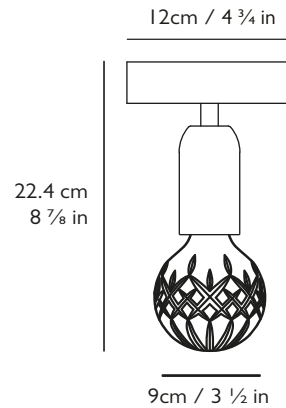

LEE BROOM

CRYSTAL BULB CEILING LIGHT

PRODUCT DETAILS

Name

Crystal Bulb Ceiling Light

Product Code	110-130v	220-240v
Crystal Bulb Clear	CB0164	CB0063
Crystal Bulb Frosted	CB0163	CB0064

Materials

Clear or frosted lead crystal, steel

Certification

UL, cUL (110-130v)

CE, CB (220-240v)

Year of Design

2017

Dimensions

H 22.4cm x Dia 9cm / H 8 7/8 in x Dia 3 1/2 in

Ceiling Plate / Canopy

H 3cm x Dia 12cm / H 1 1/8 in x Dia 4 3/4 in

Round steel in brushed brass finish

Weight

Product (net) 0.6kg / 1.3 lb / Boxed (gross) 1.35kg / 2.9 lb

Note

From 1st May 2018, the Crystal Bulb will be supplied with our new improved 1w LED which is more energy efficient. The output of the LED will still be 2700k and 100 lumen.