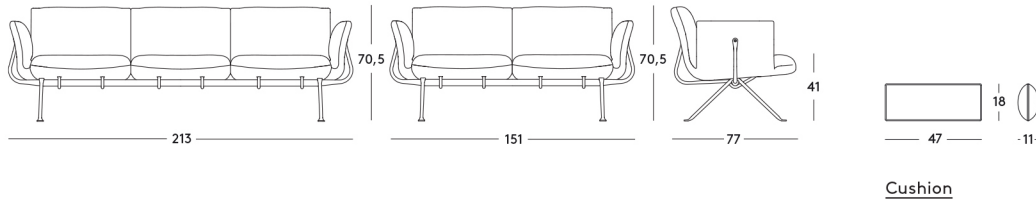

Sofás

Material: estructura de hierro forjado, zincado en caliente o barnizado en poliéster. Cojines desenfundables en espuma de poliuretano tapizado en tejido Kvadrat (Divina MD, Divina Mélange, Hero, Vidar), Torri Lana (Rico) o Glamour (Azimut, Amby, Globo, Shee). Opcional: cojín apoya riñones desenfundable.

Sofas

Material: Gestell aus Schmiedeeisen, verzinkt oder polyesterlackiert. Abziehbare Kissen aus Polyurethanschaum mit Stoffbezug Kvadrat (Divina MD, Divina Mélange, Hero, Vidar), Torri Lana (Rico) oder Glamour (Azimut, Amby, Globo, Shee). Optionelle: coussin appuie reins dehoussable.

Sofas

Material: Gestell aus Schmiedeeisen, verzinkt oder polyesterlackiert. Abziehbare Kissen aus Polyurethanschaum mit Stoffbezug Kvadrat (Divina MD, Divina Mélange, Hero, Vidar), Torri Lana (Rico) oder Glamour (Azimut, Amby, Globo, Shee). Zubehör: Nierenkissen, abziehbar.

Divani

Materiali: struttura in ferro forgiato, zincato a caldo o verniciato poliesteri. Cuscini sfoderabili in poliuretano espanso rivestiti in tessuto Kvadrat (Divina MD, Divina Mélange, Hero, Vidar), Torri Lana (Rico) o Glamour (Azimut, Amby, Globo, Shee). Opzionale: cuscino poggiatesta sfoderabile.

Sofa