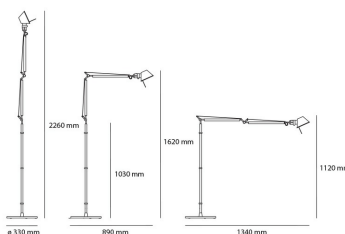

#### DIMENSIONS

Height:	cm 162
Base Diameter:	cm 33
Max Extension Height:	cm 226
Glow Wire Test:	750 °

#### DIMENSIONS