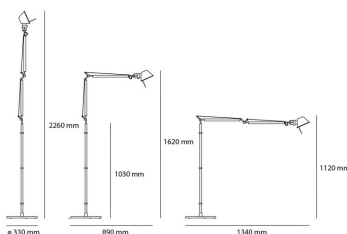

#### DIMENSIONS

Height:	cm 162
Base Diameter:	cm 33
Max Extension Height:	cm 226
Impact Resistance:	N/D
Glow Wire Test:	N/D °

#### DIMENSIONS