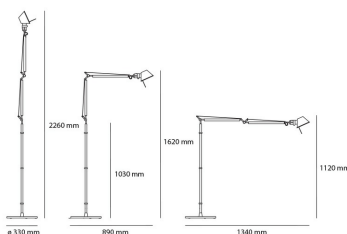

#### DIMENSIONS

Height:	cm 162
Base Diameter:	cm 33
Max Extension Height:	cm 226
Glow Wire Test:	750 °

#### DIMENSIONS