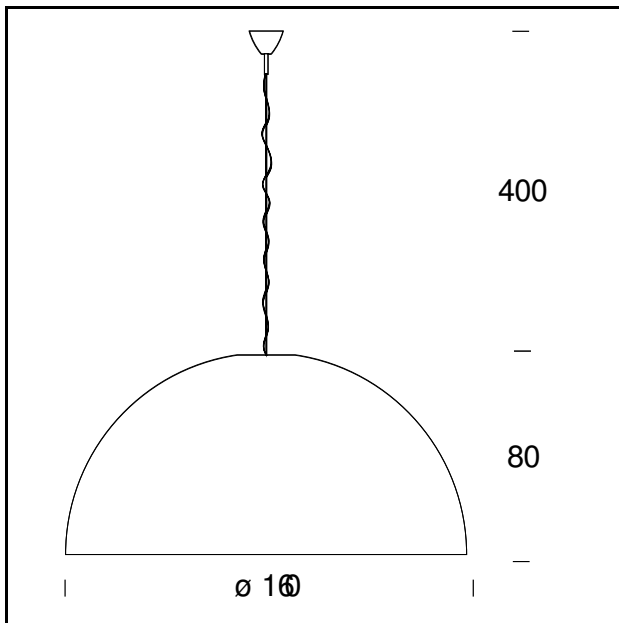

MODEL NAME: Avico

CODE: 5561BI

DIMENSIONS: Ø 160x80 + 400 cm

MATERIALS: Polyethylene

COLORS

☐ White

BULB: 3x150W (HA) Eco Saver E27 or 3x20W (FL) E27

POWER CORD: Blue - Length 400 cm

CERTIFICATIONS AND SYMBOLS: