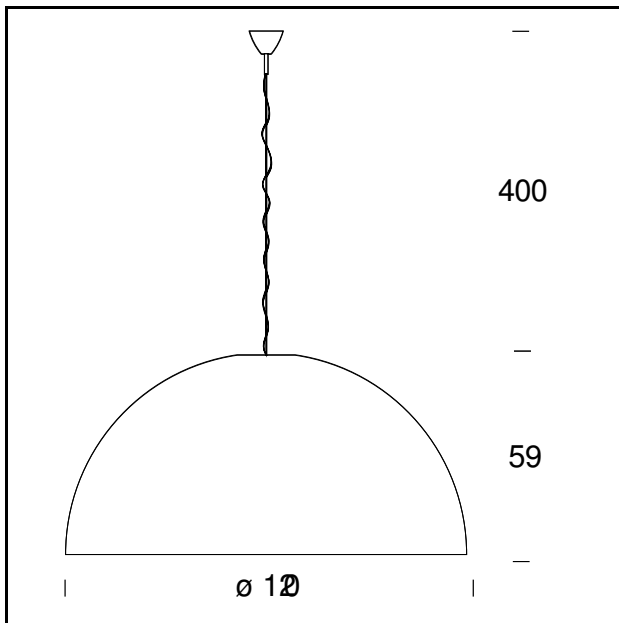

MODEL NAME: Avico

CODE: 5561/OBI

DIMENSIONS: Ø 120 x 59 + 400 cm

MATERIALS: Polyethylene

COLORS

White

BULB: 3x100W (HA) Eco Saver E27 or 3x20W (FL) E27

POWER CORD: Blue - Length 400 cm

CERTIFICATIONS AND SYMBOLS:

MODEL NAME: Avico

CODE: 5561/0N/BI

DIMENSIONS: Ø 120 x 59 + 400 cm

MATERIALS: Polyethylene

COLORS

● Black - RAL Code: RAL 9005 Matt

BULB: 3x100W (HA) Eco Saver E27 or 3x20W (FL) E27

POWER CORD: Transparent - Length 400 cm

CERTIFICATIONS AND SYMBOLS:

MODEL NAME: Avico

CODE: 5563/0BI

DIMENSIONS: Ø 120 x 59 + 400 cm

MATERIALS: Polyethylene

COLORS

White

BULB: 3X32W (FL) GX24q-3 (dimmable 1÷10V)

POWER CORD: Blue - Length 400 cm

CERTIFICATIONS AND SYMBOLS:

CE IP20

MODEL NAME: Avico

CODE: 5563/0N/BI

DIMENSIONS: Ø 120 x 59 + 400 cm

MATERIALS: Polyethylene