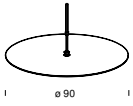

ACCESSORIES

CLOSING PLUG CODE - 5562/0

This model fits an optional methacrylate cover with telescopic stem and securing plug. For 5561/0.. and 5563/0..