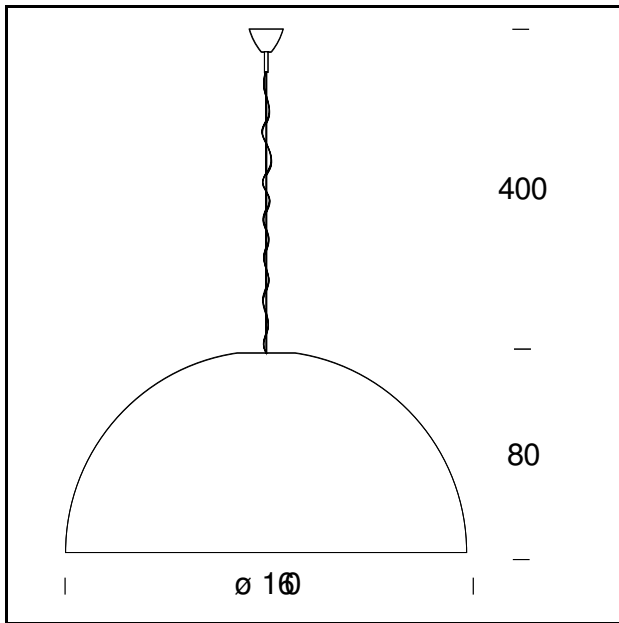

POWER CORD: Transparent - Length 400 cm

CERTIFICATIONS AND SYMBOLS:

MODEL NAME: Avico

CODE: 5563/0BI

DIMENSIONS: Ø 120 x 59 + 400 cm

MATERIALS: Polyethylene

COLORS

White

DIMENSIONS: Ø 160x80 + 400 cm

MATERIALS: Polyethylene

COLORS

White

BULB: 3x150W (HA) Eco Saver E27 or 3x20W (FL) E27

POWER CORD: Blue - Length 400 cm

CERTIFICATIONS AND SYMBOLS:

MODEL NAME: Avico

CODE: 5561N/BI

DIMENSIONS: Ø 160x80 + 400 cm

MATERIALS: Polyethylene

COLORS

● Black - RAL Code: RAL 9005 Matt

BULB: 3x150W (HA) E27 or 3x20W (FL) E27

POWER CORD: Transparent - Length 400 cm

CERTIFICATIONS AND SYMBOLS:

MODEL NAME: Avico

CODE: 5563BI

DIMENSIONS: Ø 160x80 + 400 cm

MATERIALS: Polyethylene

COLORS

White

BULB: 3x42W (FL) GX24q-3 (dimmable 1÷10V)

POWER CORD: Blue - Length 400 cm