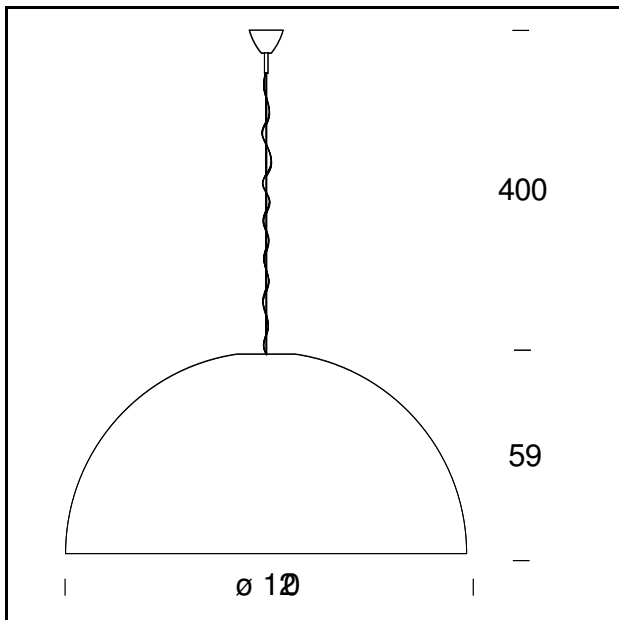

MODEL NAME: Avico

CODE: 5561/OBI

DIMENSIONS: Ø 120 x 59 + 400 cm

MATERIALS: Polyethylene

COLORS

White

BULB: 3x100W (HA) Eco Saver E27 or 3x20W (FL) E27

POWER CORD: Blue - Length 400 cm

POWER CORD: Transparent - Length 400 cm

CERTIFICATIONS AND SYMBOLS:

MODEL NAME: Avico

CODE: 5563/0BI

DIMENSIONS: Ø 120 x 59 + 400 cm

MATERIALS: Polyethylene

COLORS

White

BULB: 3X32W (FL) GX24q-3 (dimmable 1÷10V)

POWER CORD: Blue - Length 400 cm

CERTIFICATIONS AND SYMBOLS:

CE IP20

MODEL NAME: Avico

CODE: 5563/0N/BI

DIMENSIONS: Ø 120 x 59 + 400 cm

MATERIALS: Polyethylene

CODE: 5561N/BI

DIMENSIONS: Ø 160x80 + 400 cm

MATERIALS: Polyethylene

COLORS

● Black - RAL Code: RAL 9005 Matt

BULB: 3x150W (HA) E27 or 3x20W (FL) E27

POWER CORD: Transparent - Length 400 cm

CERTIFICATIONS AND SYMBOLS: