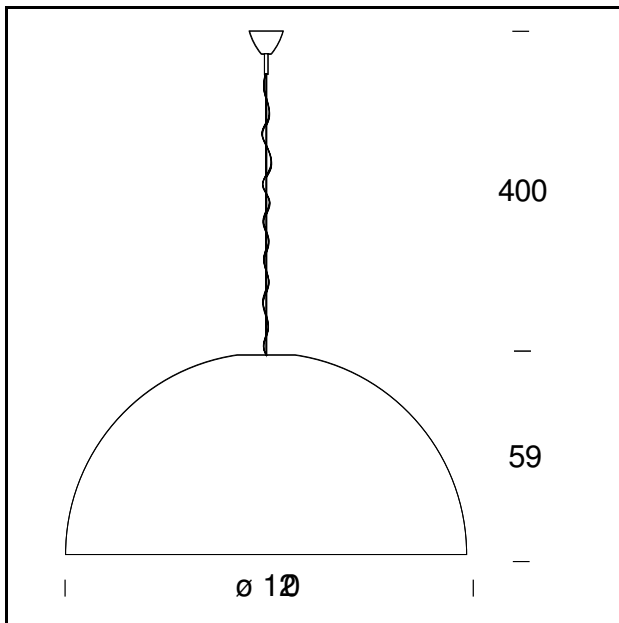

MODEL NAME: Avico

CODE: 5561/OBI

DIMENSIONS: Ø 120 x 59 + 400 cm

MATERIALS: Polyethylene

COLORS

White

BULB: 3x100W (HA) Eco Saver E27 or 3x20W (FL) E27

POWER CORD: Blue - Length 400 cm

POWER CORD: Transparent - Length 400 cm

CERTIFICATIONS AND SYMBOLS:

MODEL NAME: Avico

CODE: 5563/0BI

DIMENSIONS: Ø 120 x 59 + 400 cm

MATERIALS: Polyethylene

COLORS

White

BULB: 3X32W (FL) GX24q-3 (dimmable 1÷10V)

POWER CORD: Blue - Length 400 cm

CERTIFICATIONS AND SYMBOLS:

CE IP20

MODEL NAME: Avico

CODE: 5563/0N/BI

DIMENSIONS: Ø 120 x 59 + 400 cm

MATERIALS: Polyethylene

CODE: 5561N/BI

DIMENSIONS: Ø 160x80 + 400 cm

MATERIALS: Polyethylene

COLORS

● Black - RAL Code: RAL 9005 Matt

BULB: 3x150W (HA) E27 or 3x20W (FL) E27

POWER CORD: Transparent - Length 400 cm

CERTIFICATIONS AND SYMBOLS: