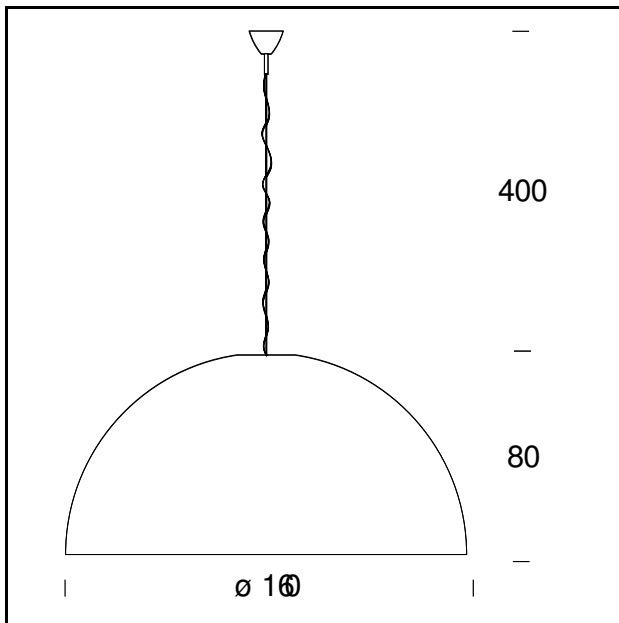

MODEL NAME: Avico

CODE: 5563N/BI

DIMENSIONS: Ø 160x80 + 400 cm

MATERIALS: Polyethylene

COLORS

● Black - RAL Code: RAL 9005 Matt

BULB: 3×42W (FL) GX24q-3 dimmable 1÷10V

POWER CORD: Transparent - Length 400 cm

CERTIFICATIONS AND SYMBOLS:

CE IP20