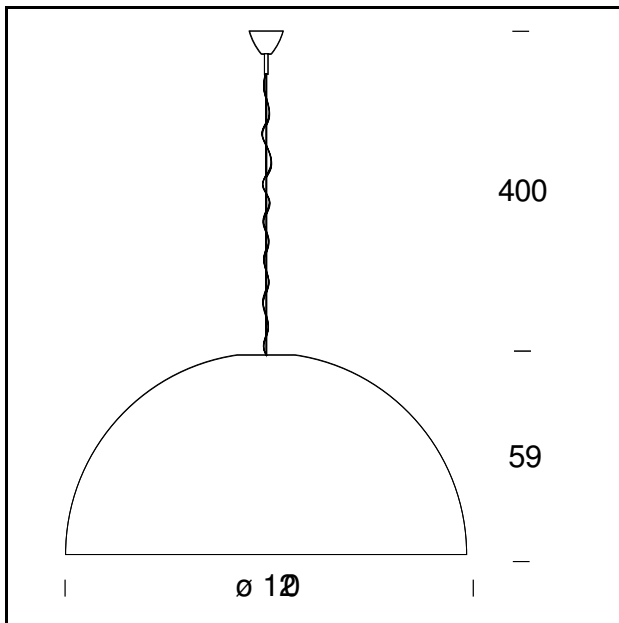

MODEL NAME: Avico

CODE: 5561/OBI

DIMENSIONS: Ø 120 x 59 + 400 cm

MATERIALS: Polyethylene

COLORS

White

BULB: 3x100W (HA) Eco Saver E27 or 3x20W (FL) E27

POWER CORD: Blue - Length 400 cm

CERTIFICATIONS AND SYMBOLS:

MODEL NAME: Avico

CODE: 5561/0N/BI

DIMENSIONS: Ø 120 x 59 + 400 cm

MATERIALS: Polyethylene

COLORS

● Black - RAL Code: RAL 9005 Matt

BULB: 3x100W (HA) Eco Saver E27 or 3x20W (FL) E27

POWER CORD: Transparent - Length 400 cm

CERTIFICATIONS AND SYMBOLS:

MODEL NAME: Avico

CODE: 5563/0BI

DIMENSIONS: Ø 120 x 59 + 400 cm

MATERIALS: Polyethylene

COLORS

White

CODE: 5561N/BI

DIMENSIONS: Ø 160x80 + 400 cm

MATERIALS: Polyethylene

COLORS

● Black - RAL Code: RAL 9005 Matt

BULB: 3x150W (HA) E27 or 3x20W (FL) E27

POWER CORD: Transparent - Length 400 cm

CERTIFICATIONS AND SYMBOLS: