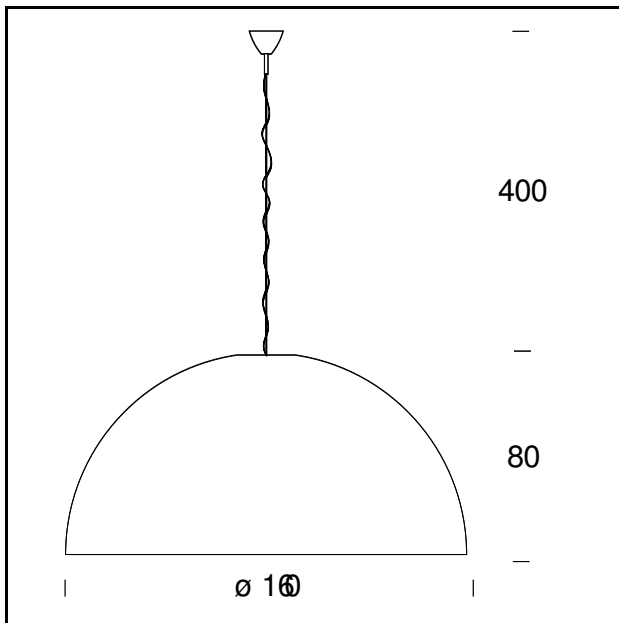

POWER CORD: Transparent - Length 400 cm

CERTIFICATIONS AND SYMBOLS:

MODEL NAME: Avico

CODE: 5563/0BI

DIMENSIONS: Ø 120 x 59 + 400 cm

MATERIALS: Polyethylene

COLORS

White

DIMENSIONS: Ø 160x80 + 400 cm

MATERIALS: Polyethylene

COLORS

White

BULB: 3x150W (HA) Eco Saver E27 or 3x20W (FL) E27

POWER CORD: Blue - Length 400 cm

CERTIFICATIONS AND SYMBOLS:

MODEL NAME: Avico

CODE: 5561N/BI

DIMENSIONS: Ø 160x80 + 400 cm

MATERIALS: Polyethylene

COLORS

● Black - RAL Code: RAL 9005 Matt

BULB: 3x150W (HA) E27 or 3x20W (FL) E27

POWER CORD: Transparent - Length 400 cm

CERTIFICATIONS AND SYMBOLS: