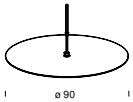

BULB: 3×42W (FL) GX24q-3 dimmable 1÷10V

POWER CORD: Transparent - Length 400 cm

CERTIFICATIONS AND SYMBOLS:

CE IP20

ACCESSORIES

CLOSING PLUG CODE - 5562/0

This model fits an optional methacrylate cover with telescopic stem and securing plug. For 5561/0.. and 5563/0..

CLOSING DISK CODE - 5562

This model fits an optional methacrylate cover with telescopic stem and securing plug. For 5561.. and 5563..

Subject to technical modifications and modifications to content