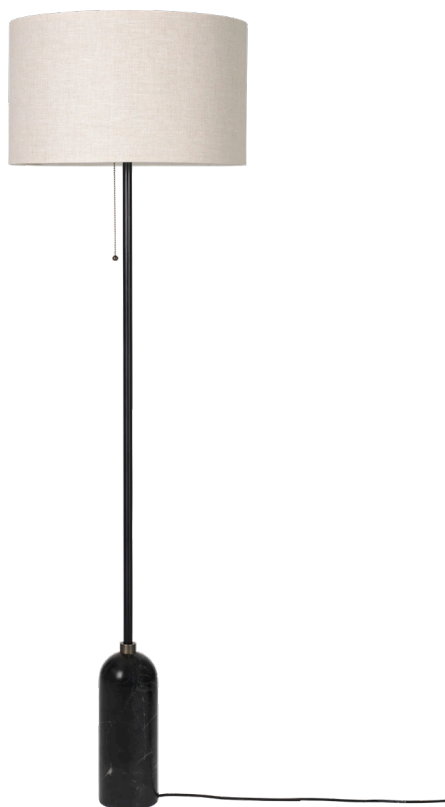

## Gravity Floor Lamp, EU

Designed by Space Copenhagen - 2018

ITEM NUMBER		
	Gravity Floor Lamp (Base: Blackened Steel, Shade: White)	10012237
	Gravity Floor Lamp (Base: Blackened Steel, Shade: Canvas)	10012236
	Gravity Floor Lamp (Base: Black Marble, Shade: White)	10012243
	Gravity Floor Lamp (Base: Black Marble, Shade: Canvas)	10012242
	Gravity Floor Lamp (Base: Grey Marble, Shade: White)	10012249
	Gravity Floor Lamp (Base: Grey Marble, Shade: Canvas)	10012248
	Gravity Floor Lamp (Base: White Marble, Shade: White)	10012255
	Gravity Floor Lamp (Base: White Marble, Shade: Canvas)	10012254

**DESCRIPTION**

The Gravity Collection designed by Space Copenhagen, consisting of two table lamps, a floor lamp, two pendants and now also two wall lamps is aesthetically contrasting strength and fragility. Taking its name from the lamp's distinctive balance between the anchoring of the heavy, cylindrical base and the lightweight, airy shade, it beautifully merges into a sculptural whole. Blending understated elegance, clean functionality and effortless in its own succinct and simple way, the Gravity Lamp gives an ambient and subtle light display and creates different moods and expressions depending on the choice of size and combination of materiality.

### Materials & Finishes

SHADE

Canvas, White

BASE FINISH

Blackened steel, Black marble, Grey Marble, White Marble

CORD SHAPE

Round

CORD COLOUR

## Dimensions

LAMP WIDTH

50 cm

LAMP DEPTH

50 cm

LAMP HEIGHT

169 cm

SHADE DIAMETER