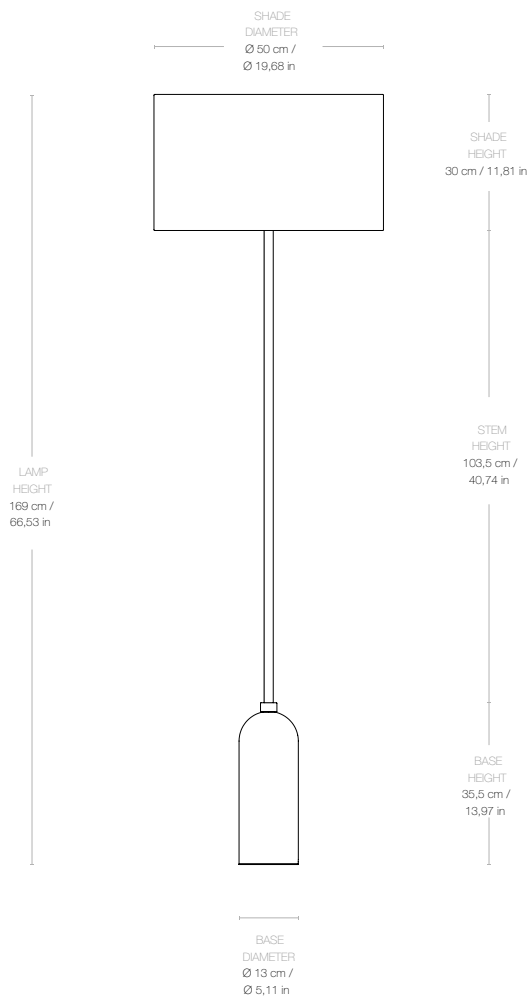

## Gravity Floor Lamp, EU

Designed by Space Copenhagen - 2018

ITEM NUMBER		
	Gravity Floor Lamp (Base: Blackened Steel, Shade: White)	10012237
	Gravity Floor Lamp (Base: Blackened Steel, Shade: Canvas)	10012236
	Gravity Floor Lamp (Base: Black Marble, Shade: White)	10012243
	Gravity Floor Lamp (Base: Black Marble, Shade: Canvas)	10012242
	Gravity Floor Lamp (Base: Grey Marble, Shade: White)	10012249
	Gravity Floor Lamp (Base: Grey Marble, Shade: Canvas)	10012248
	Gravity Floor Lamp (Base: White Marble, Shade: White)	10012255
	Gravity Floor Lamp (Base: White Marble, Shade: Canvas)	10012254

**DESCRIPTION**

The Gravity Collection designed by Space Copenhagen, consisting of two table lamps, a floor lamp, two pendants and now also two wall lamps is aesthetically contrasting strength and fragility. Taking its name from the lamp's distinctive balance between the anchoring of the heavy, cylindrical base and the lightweight, airy shade, it beautifully merges into a sculptural whole. Blending understated elegance, clean functionality and effortless in its own succinct and simple way, the Gravity Lamp gives an ambient and subtle light display and creates different moods and expressions depending on the choice of size and combination of materiality.

## Dimensions

LAMP WIDTH

50 cm

LAMP DEPTH

50 cm

LAMP HEIGHT

169 cm

SHADE DIAMETER

Ø 50 cm

SHADE HEIGHT

30 cm

BASE DIAMETER

Ø 13 cm

BASE HEIGHT

35,5 cm

STEM HEIGHT	40,74 cm
CORD LENGTH	300 cm