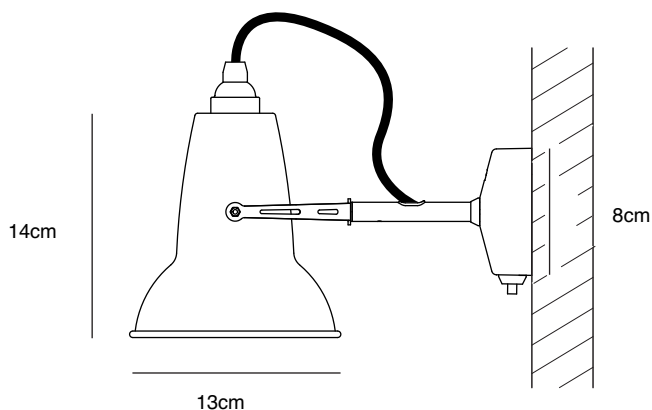

Original 1227™ Mini Wall Light

ANGLEPOISE®

Original 1227™ Mini Collection | Technical Sheet

Launched In 2015 | Designed by George Carwardine

Max. 28cm

Product

Wall Light - Jet Black with Black Cable Braid
Wall Light - Linen White With Grey Cable Braid
Wall Light - Dove Grey With Grey Cable Braid

Description

Our Original Mini 1227™ wall light may be small, but it is effortlessly functional and perfectly formed. Stand out features include a rotating steel shade, chrome fittings, and a die-cast aluminium wall sconce, complete with an integral switch. Proof that great things don't have to come in large packages.

Materials

- Gloss paint finish
- Steel shade
- Chrome plated fittings
- Die-cast aluminium wall plate

Dimensions

- Shade diameter: 13cm
- Shade height: 14cm
- Max reach: 28cm (from wall to shade)
- Wall plate: 8 x 8cm
- Light packaging (L x W x H): 22cm x 15cm x 29cm
- Light packaged weight: 0.36kg