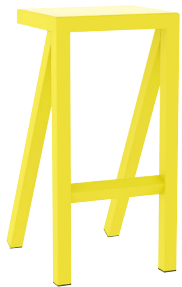

Matt colour
Yellow 5268