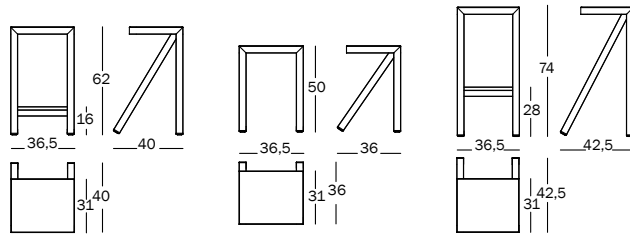

Bureaurama — design Jerszy Seymour, 2018
Technical Sheet

Stools

Material: aluminium painted in polyester powder. Suitable also for outdoor use

Magis logo is stamped on each product of our collection vouching for their originality.