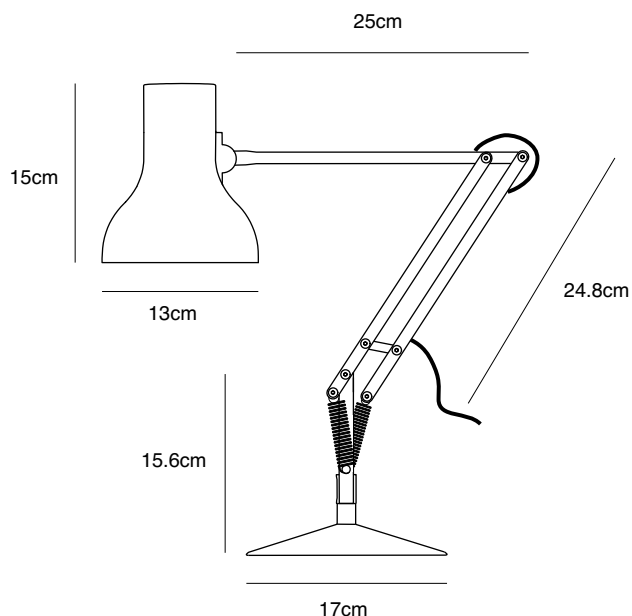

Type 75™ Mini Desk Lamp

ANGLEPOISE®

Type 75™ Mini Collection | Technical Sheet

Launched In 2011 | Designed by Sir Kenneth Grange

Product

Desk Lamp - Slate Grey
Desk Lamp - Alpine White
Desk Lamp - Jet Black
Desk Lamp - Signal Red
Desk Lamp - Powder Blue
Desk Lamp with Clamp - Slate Grey
Desk Lamp with Clamp - Alpine White
Desk Lamp with Clamp - Jet Black
Wall Mounted Lamp - Slate Grey
Wall Mounted Lamp - Alpine White
Wall Mounted Lamp - Jet Black
Desk Lamp with Insert - Slate Grey
Desk Lamp with Insert - Alpine White
Desk Lamp with Insert - Jet Black

- Shade diameter: 13cm
- Shade height: 15cm
- Max reach: 50cm (from base to shade)
- Base diameter: 17cm
- Cable length: 180cm
- Lamp Packaging (L x W x H): 23cm x 16.5cm x 46.5cm
- Lamp Packaged Weight: 2.79kg