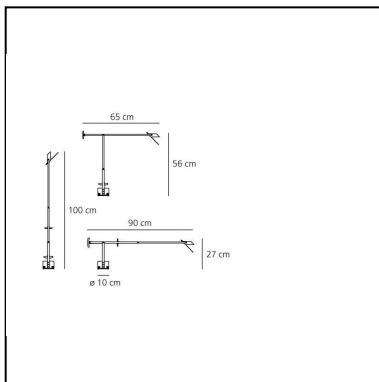

Tizio 35

Richard Sapper

IP20   

LUMINAIRE *

- Transformer availability: **Integrated**
- Watt: **3,3W**
- Voltage: **220V-240V**
- Delivered lumen output: **191lm**
- Efficiency: **48%**
- Efficacy: **63.67lm/W**
- CRI: **80**

DIMENSIONS

- Length: **650 mm**
- Height: **560 mm**
- Base Diameter: **100 mm**
- Max Extension Height: **1000 mm**
- Max Extension Length: **900 mm**
- Impact Resistance: **N/D**
- Glow Wire Test: **N/D°**