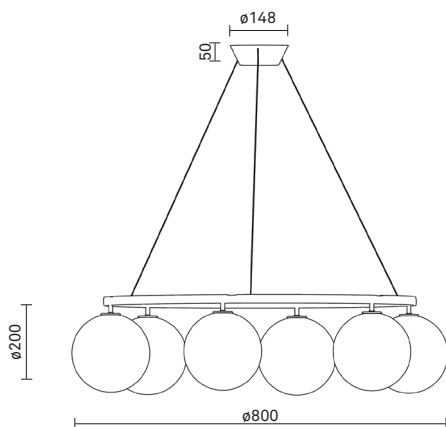

NUURA

MIIRA 6 Circular Optic

Design: Sofie Refer, 2020. EU-model.

Miira 6 Circular in mouth-blown Optic Clear glass and Dark Bronze finish. Incl. Ceiling plate.

The significant details of Miira are the fine curves and thin neck that gives a graceful appearance.

Miira 6 Circular, comprising six mouth-blown glass domes, has a diameter of 80 cm, making it ideal to place above a dining table or sofa.

Miira collection:

- **Miira 1:** Rock Grey/Brass - Opal White/Optic clear
- **Miira 3:** Rock Grey/Brass - Opal White/Optic clear
- **Miira 1 Large:** Rock Grey/Brass - Opal White/Optic Clear
- **Miira 3 Large:** Rock Grey/Brass - Opal White/Optic Clear
- **Miira 4:** Rock Grey/Brass - Opal White/Optic Clear
- **Miira 6:** Rock Grey - Opal White
- **Miira 6 Large:** Rock Grey/Brass, Opal White/Optic Clear
- **Miira 6 Circular:** Dark Bronze, Opal White/Optic Clear
- **Miira 8 Circular:** Dark Bronze, Opal White/Optic Clear
- **Miira 13:** Rock Grey - Opal/Optic Clear
- **Miira 13 Large:** Rock Grey/Brass, Opal White/Optic Clear
- **Miira Wall:** Rock Grey - Opal White/Optic Clear
- **Miira Table:** Rock Grey - Opal White/Optic Clear

TECHNICAL INFO

Product no.: 03101021

Type: Suspension - Indoor

Colour:

Glass: Optic Clear
Metal: Dark Bronze
Cable: Black

Materials:

Powder coated metal
Mouth-blown glass
Fabric covered cable

Dimensions:

ø800mm x 200mm
Ceiling plate: ø148mm x 50mm
Fabric cable - Length: 2500mm

Packaging:

Dimensions: L: - mm x W: - mm x H: - mm
Weight: - g
Total weight incl. product: - g
Number of parcels: 1
Material: Brown cardboard.