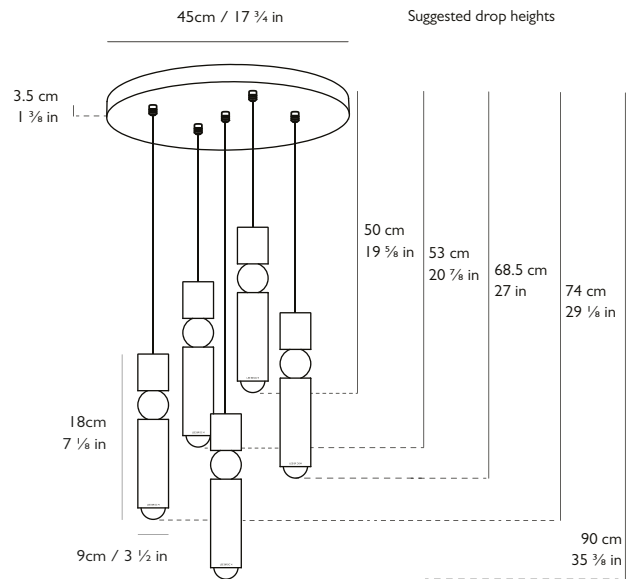

LEE BROOM

FULCRUM CHANDELIER 5 PIECE

PRODUCT DETAILS

Name

Fulcrum Chandelier 5 Piece

Finish & Product Code	110-130v	220-240v
Polished Gold ●	FUL0163	FUL0063
Polished Chrome ●	FUL0162	FUL0062
Matte Black ●	FUL0164	FUL0064

Materials

Steel, glass

Illumination 110-130v

25w, 2700k, 910 lumen

Bulb: E26, 5w LED, 350 lumens, 25k hrs (5x supplied)

Illumination 220-240v

31w, 2700k, 1250 lumen

Bulb: E27, 6.2w LED, 470 lumen, 25k hrs (5x supplied)

5 x H 31cm x Dia 6cm / H 12 1/4 in x Dia 2 3/8 in

Suspension

Length: 5 x 300cm / 118 1/8 in

Adjustable cord

Matching fabric outer

Ceiling Plate / Canopy

H 3.5cm x Dia 45cm / H 1 3/8 in x Dia 17 3/4 in

Round steel in matching finish

Weight

Product (net) 10kg / 22 lb / Boxed (gross) 10.5kg / 23.1 lb

0118rev05

For more information please contact:

US & Canada Inquiries: +1 212 804 8477 - 34 Greene Street, New York, NY 10013 - sales@leebroom.com