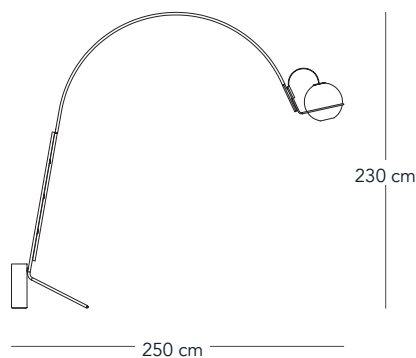

Alicanto

SPEC SHEET

Alicanto is a family of lamps, available in floor and wall versions, with dimmable direct and diffused light.

Base and stem are made of painted metal. The diffuser is made of hand-blown etched glass.

Black power cable, plug and dimmer. Plug-in driver with changeable plugs.

Integrated LED modules.

Codice Code Code Code Código	Materiale Material Matériel Material Material	Colore Colour Couleur Farbe Color	Sorgente luminosa consigliata Recommended light source Ampoule recommandée Empfohlene Lichtquelle Fuente de luz recomendada	Dimmer incluso Dimmer included Variateur inclus Dimmer inbegriffen Regulador incluido	Classe Energetica Energy label Etiquette-énergie Energietabel Etiqueta energética
F443630160OBWL	vetro, metallo verniciato glass, painted metal verre, métal peint Glas, lackiertes Metall vidrio, metal pintado	oro, bianco gold, white or, blanc Gold, Weiß oro, blanco	o LED 17W (3000K, CRI>90, 2430Lm)	si yes	A++
F443630160ONWL	vetro, metallo verniciato glass, painted metal verre, métal peint Glas, lackiertes Metall vidrio, metal pintado	oro, nero gold, black or, noir Gold, Schwarz oro, negro	o LED 17W (3000K, CRI>90, 2430Lm)	si yes	A++

LED integrato non sostituibile
Not replaceable integrated LED source
LED intégrée non remplaçable
LED Leuchtmittel integriert und nicht austauschbar
LED integrado no sustituible