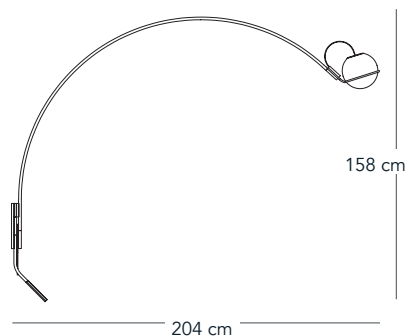

Codice Code Code Code Código	Materiale Material Matériel Material Material	Colore Colour Couleur Farbe Color	Sorgente luminosa consigliata Recommended light source Ampoule recommandée Empfohlene Lichtquelle Fuente de luz recomendada	Dimmerabile Dimmable Dimmable Dimmbar Dimmable	Classe Energetica Energy label Etiquette-énergie Energietabel Etiqueta energética
F443650160NEWL	vetro, metallo verniciato glass, painted metal verre, métal peint Glas, lackiertes Metall vidrio, metal pintado	nero black noir Schwarz negro	o LED 9W (3000K, CRI>90, 1180Lm)	si yes	A++

LED integrato non sostituibile
Not replaceable integrated LED source
LED intégrée non remplaçable
LED Leuchtmittel integriert und nicht austauschbar
LED integrado no sustituible