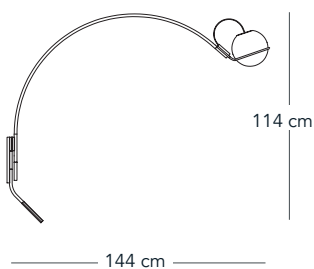

Codice Code Code Code Código	Materiale Material Matériel Material Material	Colore Colour Couleur Farbe Color	Sorgente luminosa consigliata Recommended light source Ampoule recommandée Empfohlene Lichtquelle Fuente de luz recomendada	Dimmerabile Dimmable Dimmable Dimmbar Dimmable	Classe Energetica Energy label Etiquette-énergie Energietabel Etiqueta energética
F443645160NEWL	vetro, metallo verniciato glass, painted metal verre, métal peint Glas, lackiertes Metall vidrio, metal pintado	nero black noir Schwarz negro	o LED 9W (3000K, CRI>90, 1180Lm)	si yes	A++

LED integrato non sostituibile
Not replaceable integrated LED source
LED intégrée non remplaçable
LED Leuchtmittel integriert und nicht austauschbar
LED integrado no sustituible