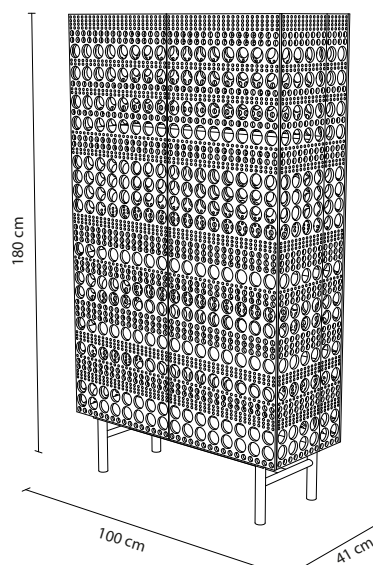

COLORS

Natural Ash

Black

LAULU cabinet can be ordered from our website. Our products are customisable in colour according to RAL or NCS colour schemes upon request.

Enquiries of LAULU series:
sales@madebychoice.com