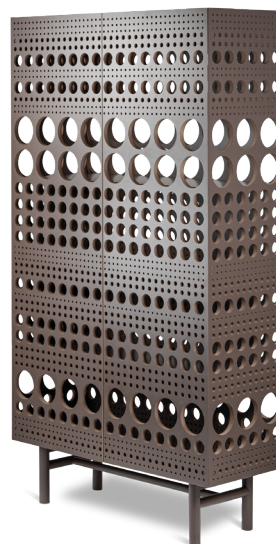

LAULU WITH MATTI KLENELL

- CABINET HIGH

Made
By
Choice

DESCRIPTION

Due to the skilled CNC wood milling know-how in the Made By Choice factory, located outside Salo in a building once used by the Finnish home electronics company Salora, the chair came to take its initial inspiration from old school hifi design with its often perforated wooden surfaces. This concept led further in to a piece of furniture rooted in tradition but with an absolute contemporary expression.

MATERIAL

Ash

DIMENSIONS

Width: 100 cm

Depth: 41 cm

Height: 180 cm

COLORS

 Natural Ash