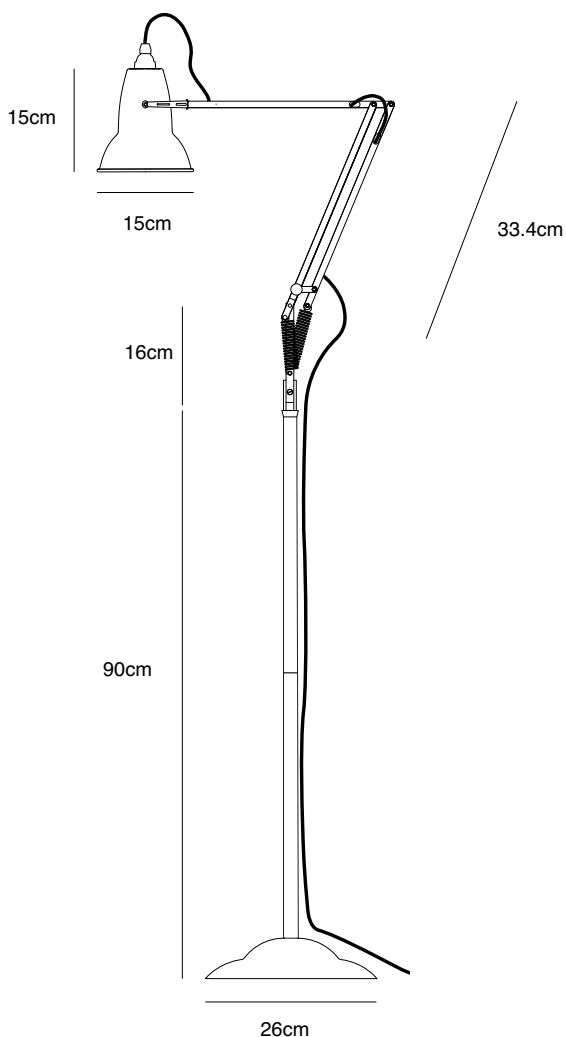

# Original 1227™ Floor Lamp

ANGLEPOISE®

Original 1227™ Collection | Technical Sheet

Launched In 2012 | Designed by George Carwardine

31cm

## Product

Floor Lamp - Jet Black With Black Cable Braid  
Floor Lamp - Linen White With Grey Cable Braid  
Floor Lamp - Dove Grey With Grey Cable Braid  
Floor Lamp - Bright Chrome With Black/White Cable Braid & Chrome Arms

## Dimensions

- Shade diameter: 15cm
- Shade height: 15cm
- Max reach: 60cm (from base to shade)
- Base diameter: 26cm
- Pole height: 90cm
- Cable length: 200cm
- Lamp Packaging (L x W x H): 30.5cm x 19cm x 51.5cm
- Lamp Packaged Weight: 7.50kg