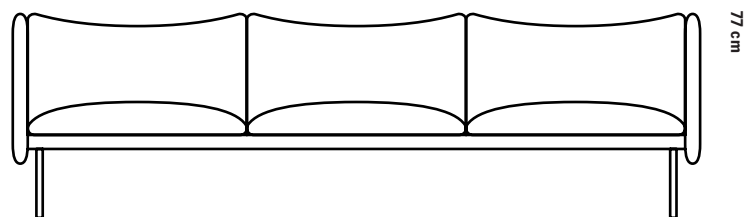

*The Tiki sofa is a visually simple sofa with a high level of comfort. Tiki has a feather light, yet informal expression. Its predominating form concept is tied to the sofa's upper line and silhouette. The line is reminiscent of something soft and adapted, which will be shaped and reshaped over time. This is Tiki's identity, the thin and visually lightweight construction.*

Fåtölj

Armchair

Pall

Stool

86 cm

93 cm

67 cm

41,5 cm

67 cm

77 cm

2-SITS

2-SEATER

162 cm

93 cm

77 cm

3-SITS

3-SEATER

236 cm

93 cm

77 cm

ÖVRIGA MÅTT  
OTHER MEASURES

Armstöd/arm height 71 cm

Sitthöjd/seat height 40 cm

Sittdjup/seat depth 58 cm