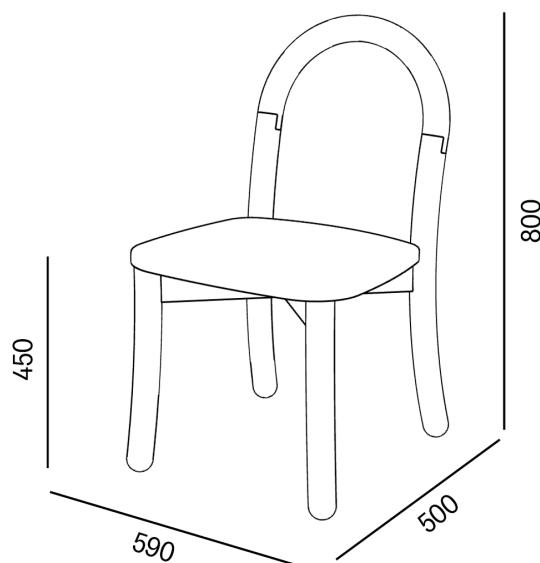

COLORS

Natural Birch

White

GOMA dining chair can be ordered from our website. Our products are customisable in colour according to RAL or NCS colour schemes upon request.

Enquiries of GOMA pieces:
sales@madebychoice.com