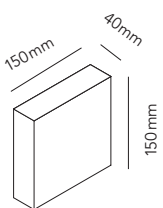

COMPACT DOWN

Design: Ronni Gol

COMPACT DOWN W1

COMPACT DOWN W2

COMPACT DOWN W3

COMPACT DOWN - 3000 K

Design: Ronni Gol

LIGHT·POINT
C O P E N H A G E N

ART. NAME	COMPACT DOWN W1	COMPACT DOWN W2	COMPACT DOWN W3
Art. no. white	256340	256343	256346
Art. no. black	256341	256344	256347
EAN white	5711389999087	5711389563431	5711389999070
EAN black	5711389999094	5711389563448	5711389563431
Material	Aluminium / Glass	Aluminium / Glass	Aluminium / Glass
Light source	Citizen	Citizen	Citizen
Lifetime	50.000	50.000	50.000
Number of light sources	1	1	1
Electronical gear	N/A	N/A	N/A
Driver watt	N/A	N/A	N/A
Light source watt	3	6	6
System watt	3	6	6
Voltage	220-240V	220-240V	220-240V
Dimmable	Yes	Yes	Yes
Lumen output	270	540	540
Lumen pr. watt	90	90	90
Flux	N/A	N/A	N/A
CCT (K)	3000	3000	3000
RA/CRI	≥90	≥90	≥90
Mac Adam	3	3	3
Light distribution	Down	Down	Down
Beaming angle	Asymmetrical 40/105	Asymmetrical 40/105	Asymmetrical 40/105
Tilt angle	N/A	N/A	N/A
Cut out mm.	N/A	N/A	N/A
Rotation	N/A	N/A	N/A
Looping	No	No	No