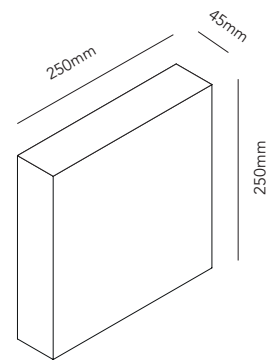

COMPACT DOWN

Design: Ronni Gol

COMPACT DOWN W1

COMPACT DOWN W2

COMPACT DOWN W3

COMPACT DOWN - 3000 K

Design: Ronni Gol

LIGHT·POINT
C O P E N H A G E N

ART. NAME	COMPACT DOWN W1	COMPACT DOWN W2	COMPACT DOWN W3
Art. no. white	256340	256343	256346
Art. no. black	256341	256344	256347
EAN white	5711389999087	5711389563431	5711389999070
EAN black	5711389999094	5711389563448	5711389563431
Material	Aluminium / Glass	Aluminium / Glass	Aluminium / Glass
Light source	Citizen	Citizen	Citizen
Lifetime	50.000	50.000	50.000
Number of light sources	1	1	1
Electronical gear	N/A	N/A	N/A
Driver watt	N/A	N/A	N/A
Light source watt	3	6	6
System watt	3	6	6
Voltage	220-240V	220-240V	220-240V
Dimmable	Yes	Yes	Yes
Lumen output	270	540	540
Lumen pr. watt	90	90	90
Flux	N/A	N/A	N/A
CCT (K)	3000	3000	3000
RA/CRI	≥90	≥90	≥90
Mac Adam	3	3	3
Light distribution	Down	Down	Down
Beaming angle	Asymmetrical 40/105	Asymmetrical 40/105	Asymmetrical 40/105
Tilt angle	N/A	N/A	N/A
Cut out mm.	N/A	N/A	N/A
Rotation	N/A	N/A	N/A
Looping	No	No	No