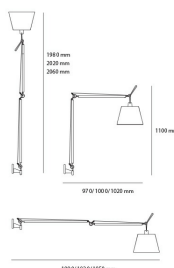

#### DIMENSIONS

Height:	cm 110
Glow Wire Test:	650 °

#### DIMENSIONS