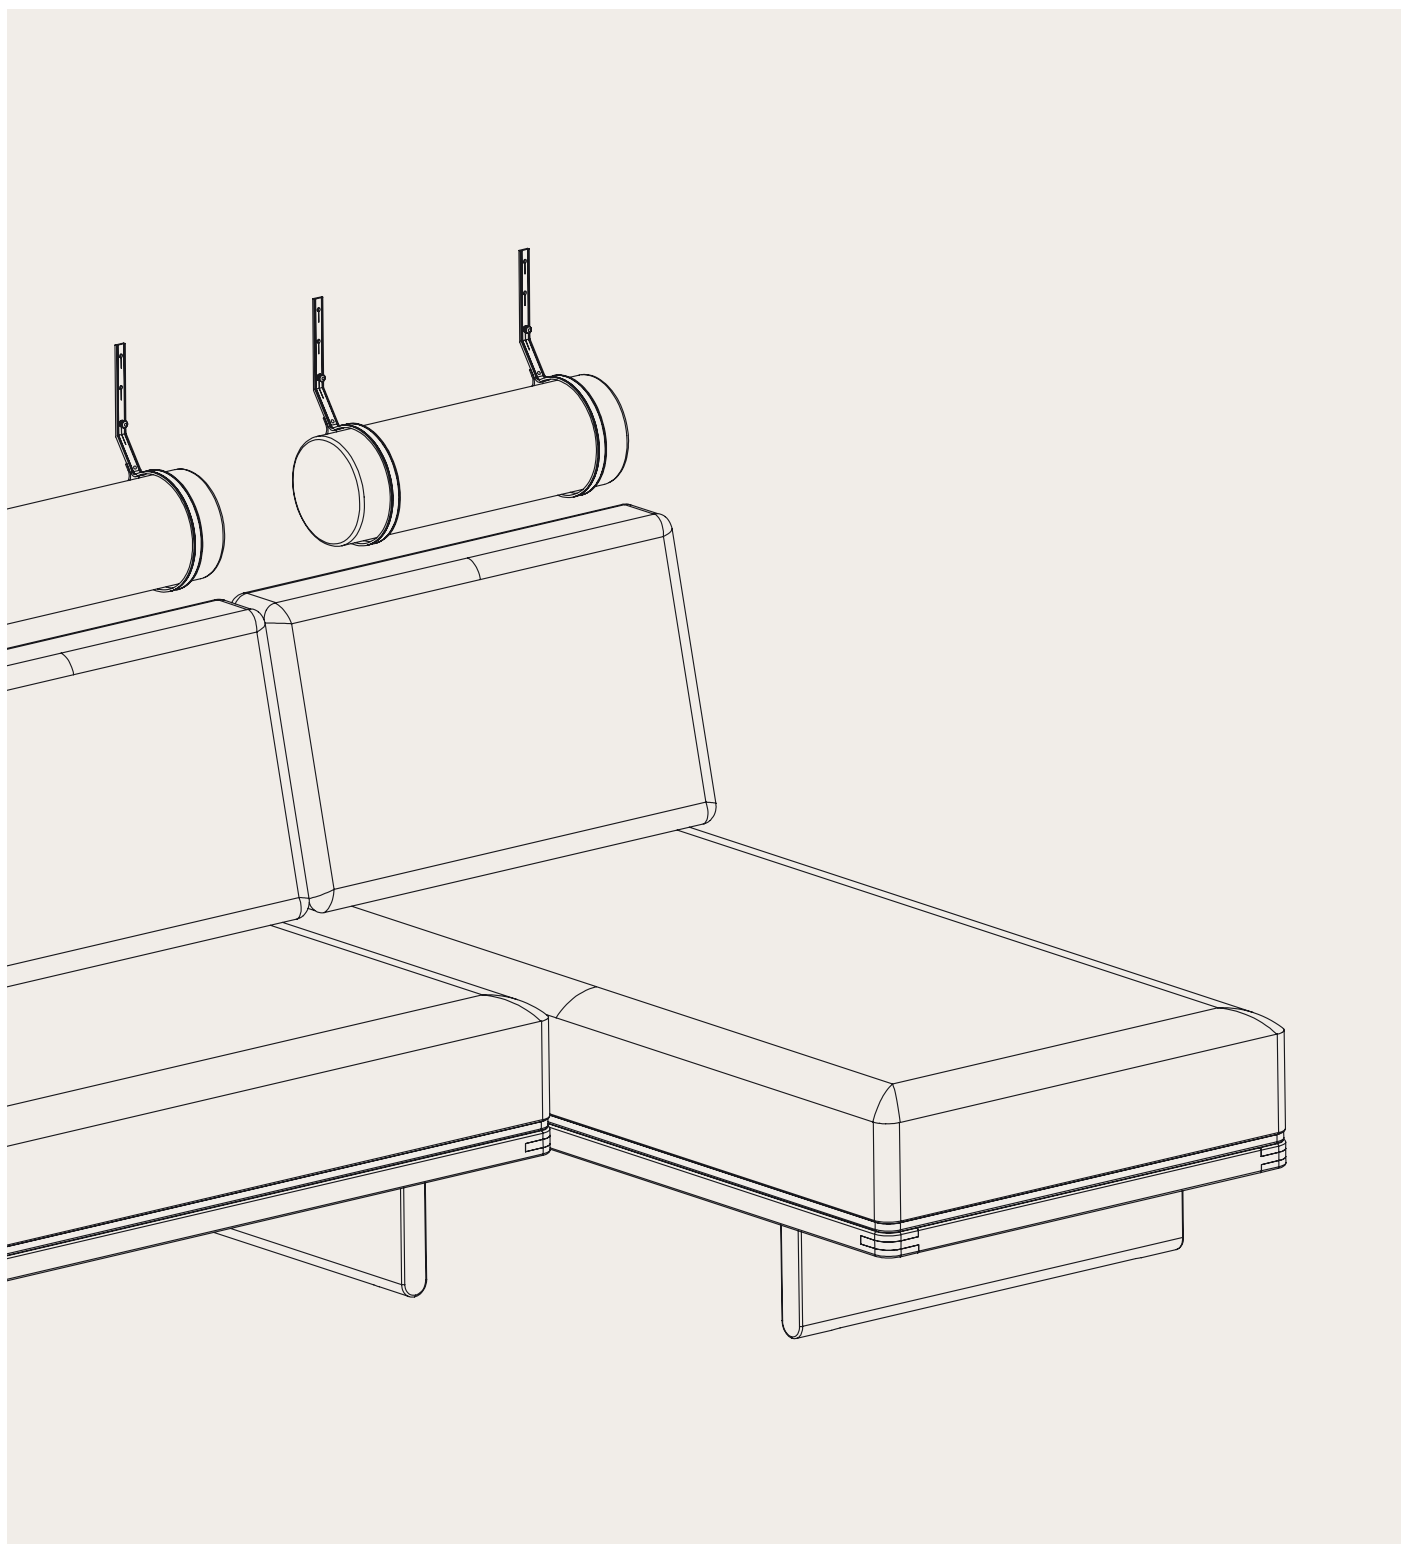

BØRGE MOGENSEN
BM0865
ASSEMBLING INSTRUCTIONS

CARL HANSEN & SØN
PASSIONATE CRAFTSMANSHIP

BØRGE MOGENSEN BM0865

BØRGE MOGENSEN
BM0865

Medfølgende skruer/rawplugs er udelukkende til beton - og murstensvægge. Vælg skruer/rawplugs som passer til væggens materiale.

The accompanying screws and wall plugs are intended exclusively for brick and concrete walls

1.

2.

3.

4.

5.

7.

6.

8.

9.

10.

EVERY PIECE COMES WITH A STORY

When you choose a Carl Hansen & Søn product, you gain more than just a piece of furniture.

You become part of a proud tradition of distinctive and beautiful craftsmanship, where nothing has been left to chance. Where all furniture is manufactured with great love for design and the history of the crafting process. Where each piece passes through numerous expert hands before taking pride of place in your chosen space, recounting a story of masterful design in quality wood from sustainable forrests.