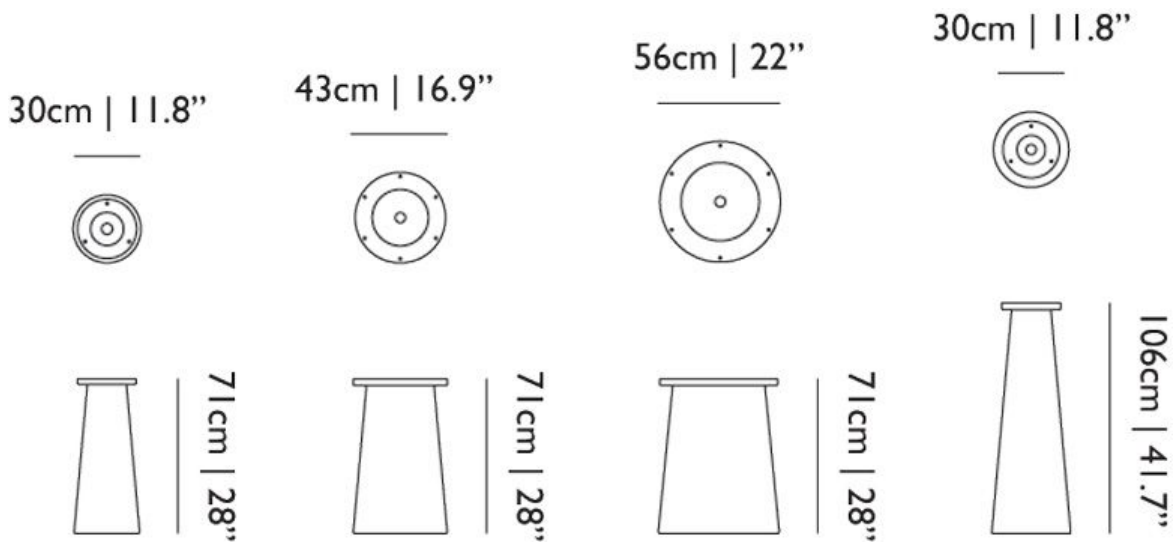

Wood & Linoak  
H 8 cm | 3.1"  
W 166 cm | 65.4"  
D 166 cm | 65.4"  
160 x 160  
Colli 1  
Product weight:  
82 KG | 180,8 lb  
With packaging:  
86,5 KG | 190,7 lb

160Ø  
Colli 1  
Product weight:  
64, 3 KG | 141,8 lb  
With packaging:  
68,8 KG | 151,7 lb

## Packaging Round 180 tops

Packaging 180Ø  
HPL  
H 3 cm | 1.2"  
W 181 cm | 71.3"  
D 181 cm | 71.3"  
Colli 1  
Product weight:  
48.6 KG | 107,1 lb  
With packaging:  
54,6 KG | 120,4 lb

Wood & Linoak  
H 8 cm | 3.1"  
W 186 cm | 73.2"  
D 186 cm | 73.2"  
Colli 1  
Product weight:  
81,4 KG | 179,5 lb  
With packaging:  
87,4 KG | 192,7 lb

## Dimensions

## Dimensions New Antiques