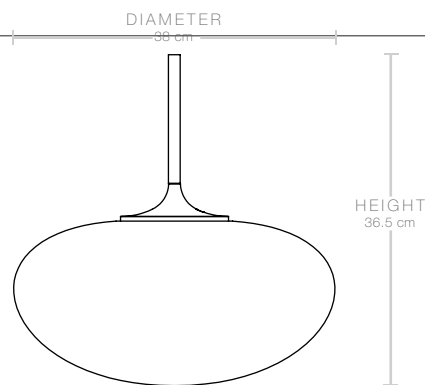

## Dimensions & Weight

LAMP HEIGHT

36.5 cm

SHADE DIAMETER

Ø38 cm

SHADE HEIGHT

20 cm

CORD LENGTH

400 cm

TOTAL WEIGHT

2.3 kg

---

## Packaging - Base

NUMBER OF PARCELS

1

PACKAGING LENGTH

19 cm

PACKAGING WIDTH

17 cm

PACKAGING HEIGHT

38 cm

PACKAGING WEIGHT

0.5 kg

GROSS WEIGHT

1.2 kg