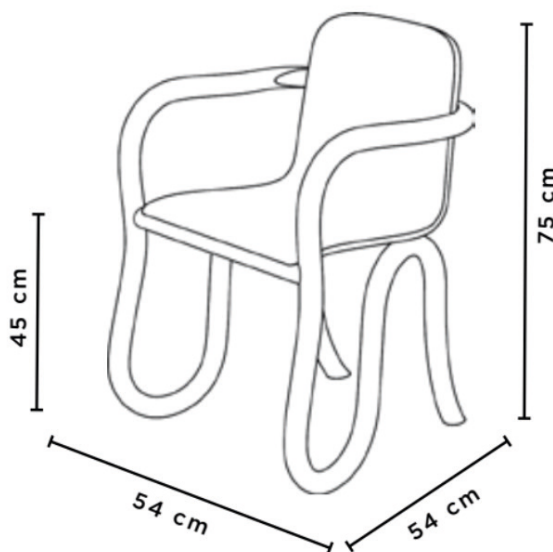

MATERIAL

Plywood

DIMENSIONS

Width: 54 cm
Depth: 54 cm
Height: 75 cm
Seat height: 45 cm

COLORS

-  Natural Oak
-  Black
-  Spectrum Green
-  Rose
-  Space Rainbow

KOLHO dining chair can be ordered in pre selected Formica MDJ Kuu laminate colours with either natural lacquered, space rainbow lacquered, stained or gradient stained plywood legs.