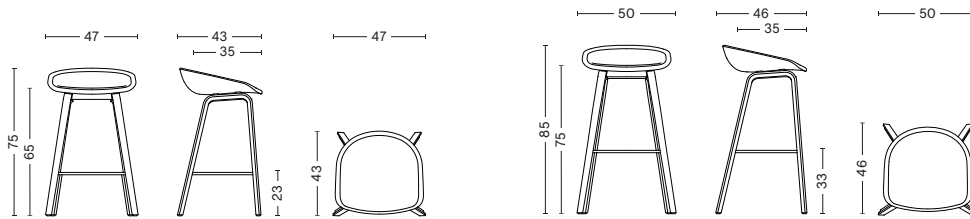

## AAS 33

DESIGN BY HEE WELLING & HAY, 2012

The bar stool About A Stool AAS 33 has the same capacity for transformation as the other designs in the series, ranging from a minimalistic plastic stool to a more full-bodied upholstered version. With a curved backrest and long, elegant wooden legs, it enjoys a simple yet strong visual presence that makes it ideal as a bar stool in a public environment, as well as for informal meetings and meals. Available in two heights and in a range of wood finishes, colours and upholstery options.

### DIMENSIONS

#### AAS 33 LOW

WIDTH 47 CM | 18.50"  
DEPTH 43 CM | 16.93"  
HEIGHT 75 CM | 29.92"  
SEAT HEIGHT 65 CM | 25.98"  
SEAT DEPTH 35 CM | 13.78"

#### AAS 33 HIGH

WIDTH 50 CM | 19.68"  
DEPTH 46 CM | 18.11"  
HEIGHT 85 CM | 33.86"  
SEAT HEIGHT 75 CM | 29.92"  
SEAT DEPTH 35 CM | 13.78"