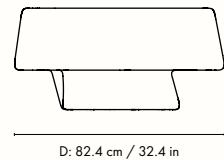

Measurements