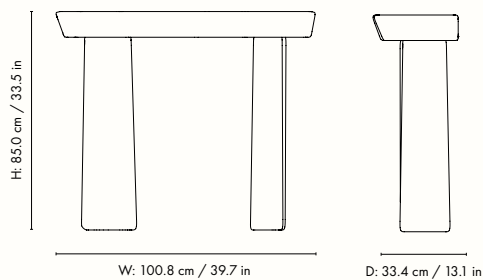

Measurements