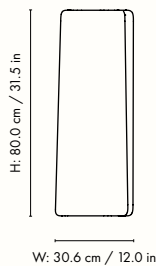

Measurements