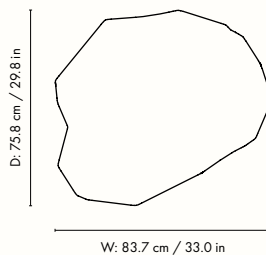

Measurements