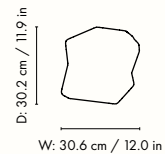

Measurements