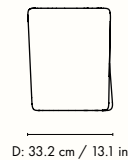

Measurements