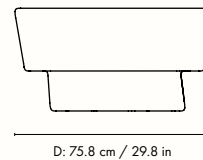

Measurements