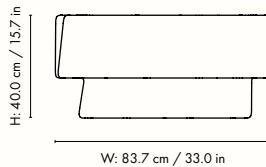

Measurements