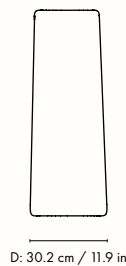

Measurements