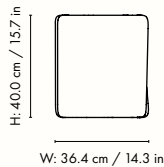

Measurements