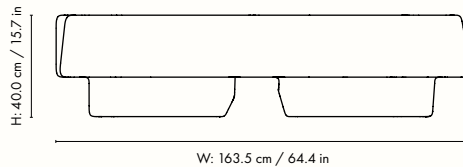

Measurements