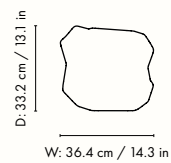

Measurements