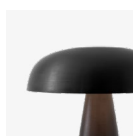

Como ^{SC53}
Space Copenhagen
2020

Como^{SC53}

Space Copenhagen 2020

Product description

Portable lamp

Production process

The base and shade is made from hand spun aluminium. Battery compartment in moulded ABS.

→ Stock item

Bronzed, Brass, Black, Stone Blue, Red Brown, Aluminium

Related products

Charging trolley and tray

→ Bronzed

→ Brass

→ Black

→ Stone Blue