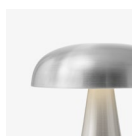

→ Aluminium

&Tradition®