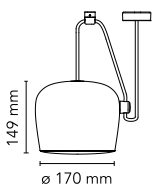

Aim Small

by Ronan & Erwan Bouroullec , 2014

Suspended light fitting. Body in varnished aluminium sheet, shade in photo-etched optical polycarbonate. Internal reflector in photo-etched PC. Directionable body. Powered directly from mains. The LED can be dimmed with a «Triac for Led» dimmer approved by Flos. Flos does not respond in case of wrong electrical connection system installations. The cable has a useful length of 9 metres and thus the lamp can be suspended 3 metres from the ceiling. Multiple rose with capacity to connect up to 5 Aim Small also available.

Mounting	Pendant
Environment	Indoor
Finish	Anodized brown, White, Black
Weight	1.9 (x1 AIM SMALL) Kg
Light sources available	1 x Multichip LED 12W 950lm 2700K CRI90 [i]
Emergency	Without
Voltage	220-240V
Power	12W
Battery	No
Supply included	Yes

Cord Length 9000/3000 mm

Materials Aluminum, Polycarbonate

Colors

- F0095009 - White
- F0095030 - Black
- F0095026 - Anodized brown

Certificate

Aim Small

by Ronan & Erwan Bouroullec , 2014

F0093009
Multiple rose - White