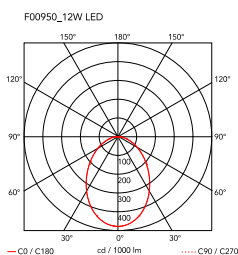

Aim Small

by Ronan & Erwan Bouroullec , 2014

Suspended light fitting. Body in varnished aluminium sheet, shade in photo-etched optical polycarbonate. Internal reflector in photo-etched PC. Directionable body. Powered directly from mains. The LED can be dimmed with a «Triac for Led» dimmer approved by Flos. Flos does not respond in case of wrong electrical connection system installations. The cable has a useful length of 9 metres and thus the lamp can be suspended 3 metres from the ceiling. Multiple rose with capacity to connect up to 5 Aim Small also available.

Cord Length 9000/3000 mm

Materials Aluminum, Polycarbonate

Colors

- F0095009 - White
- F0095030 - Black
- F0095026 - Anodized brown

Certificate

Aim Small

by Ronan & Erwan Bouroullec , 2014

F0093009
Multiple rose - White