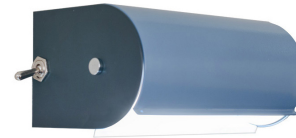

APPLIQUE CYLINDRIQUE PETITE

Charlotte Perriand

LED wall lamp with cylindrical lampshade available in two sizes (Longue e Petite) in light blue painted metal. Perriand's interest in pivoting screens reflects his observation on human gestures: a simple touch allows the light beam to be controlled and directed.

LED/HALO/FLUO

LAMPING

Source	E14
Total power	40W
Emission	indirect orientable
Switching	dimmable, according to bulb
Tension	230V
Materials	aluminum, methacrylate
Notes	switch on board, anthracite grey RAL7016, light blue RAL5024

Codes

CYL EBN 31

Structure/Diffuser

anthracite grey/light blue (outside)

PACKAGE

Package 01

Dimension: 21x27x20 cm / Net weight: 0.8 kg / Gross weight: 1.2 kg

Certificazioni