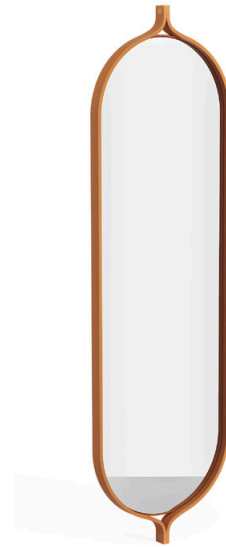

SWR

Comma

Design Mia Lagerman

Comma

Design Mia Lagerman

Spiegel/Bricka

Formpressad ask.

Mirror/Tray

Laminated ash.

Spiegel/Tablett

Schichtformverleimte Eiche.

Spiegel/Mirror/Spiegel

Ø 40/52

W 40

H 135

Brickal/Tray/Tablett

Ø 40