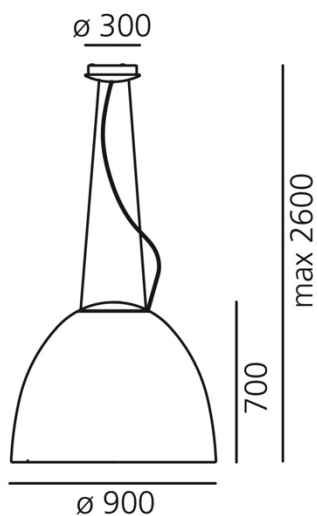

PRODUCT DATA SHEET

Nur 1618 Led Anthracite grey

DESIGN BY:

Ernesto Gismondi
2015

MATERIALS:

Aluminium, methacrylate, glass

DESCRIPTION:
SELECT

PRODUCT CODE

A243200

Light emission

IP20

Dimmable
TECHNICAL DATA SHEET
FEATURES

Product name:	Nur 1618 Led Anthracite grey
Article Code:	A243200
Colour:	Anthracite grey
Material:	Aluminium, methacrylate, glass
Series:	Design, Metamorfoosi
Environment:	Indoor
Area contract:	Hospitality Hotel, Hospitality Restaurant, Private Residence

OPTICS

Emission:	Direct/indirect Diffused
-----------	--------------------------

DIMENSIONS

Height:	cm 70
Diameter:	cm 90
Base Diameter:	cm 18
Max Height from ceiling:	cm 260
Glow Wire Test:	650°C

DIMENSIONS

COLOUR

LAMPS INCLUDED

LED	Category:	LED COB
	Number:	1
	Watt:	95W
	Color temperature (K):	3000K

LUMINAIR

Watt:	95W
Voltage:	220V-240V
Luminous Flux (lm):	4556lm
CCT:	3000K
Efficiency:	48%
Efficacy:	47.96lm/W
CRI:	90
Dimmable Typology:	Push