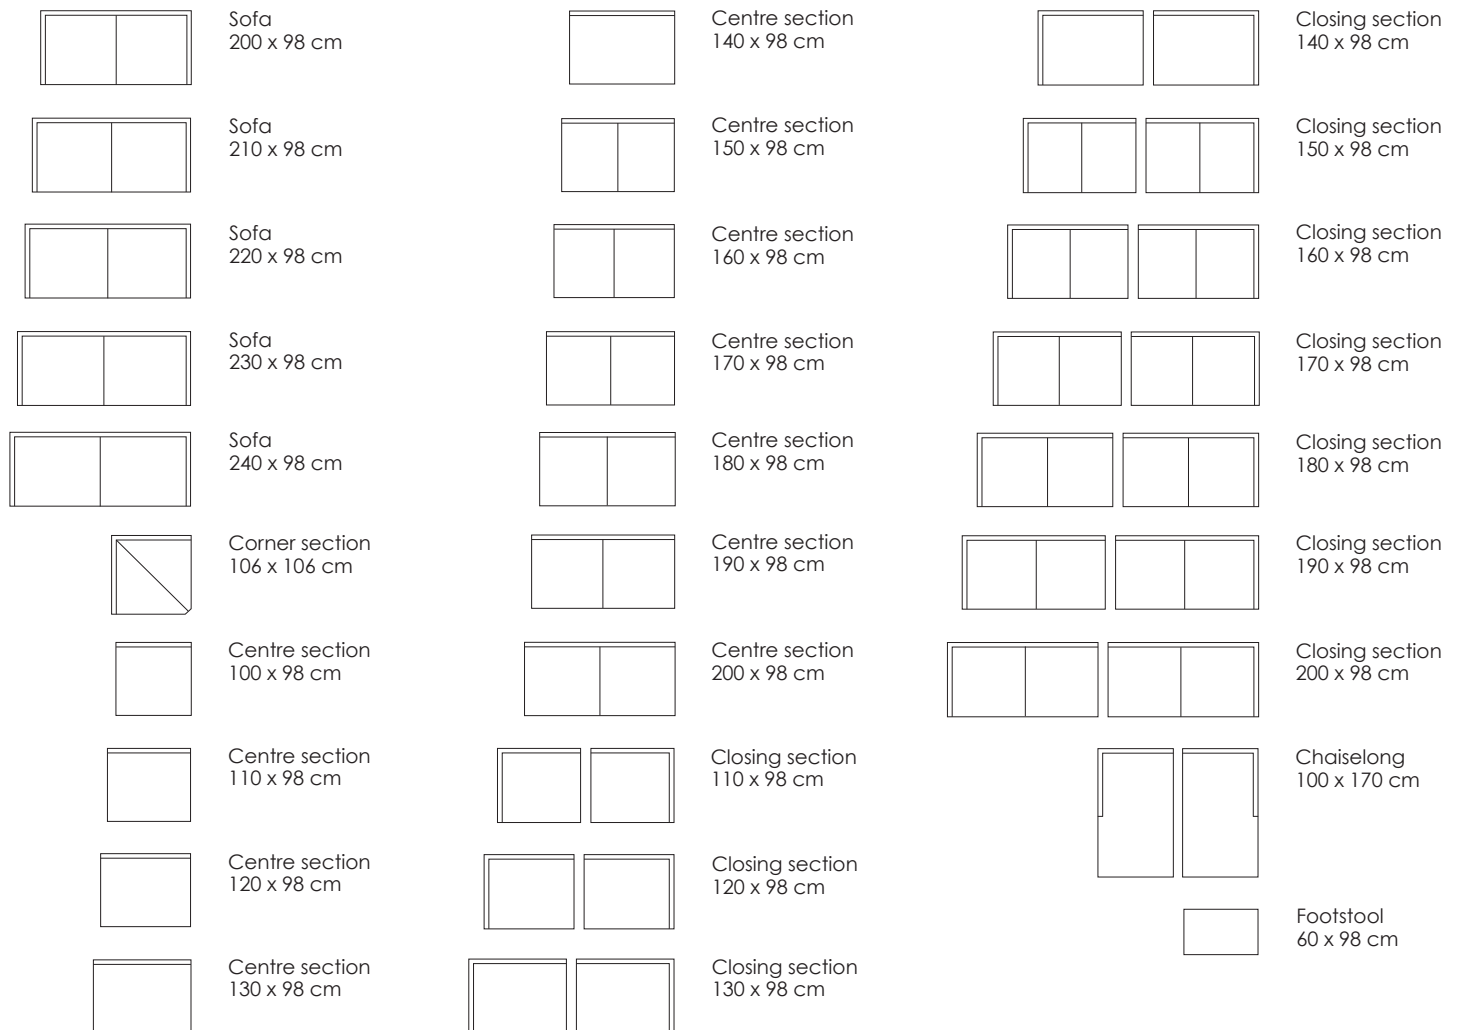

Model Ash · Design by Jens Juul Eilersen

Arm height: 57 cm · Arm width: 5 cm · Total depth (frame): 98 cm · Seat depth: 52 cm · Seat height: 37 cm · Total height (frame): 65 cm

	Sofa 200 x 98 cm		Centre section 140 x 98 cm		Closing section 140 x 98 cm
	Sofa 210 x 98 cm		Centre section 150 x 98 cm		Closing section 150 x 98 cm
	Sofa 220 x 98 cm		Centre section 160 x 98 cm		Closing section 160 x 98 cm
	Sofa 230 x 98 cm		Centre section 170 x 98 cm		Closing section 170 x 98 cm
	Sofa 240 x 98 cm		Centre section 180 x 98 cm		Closing section 180 x 98 cm
	Corner section 106 x 106 cm		Centre section 190 x 98 cm		Closing section 190 x 98 cm
	Centre section 100 x 98 cm		Centre section 200 x 98 cm		Closing section 200 x 98 cm
	Centre section 110 x 98 cm		Closing section 110 x 98 cm		Chaiselong 100 x 170 cm
	Centre section 120 x 98 cm		Closing section 120 x 98 cm		Footstool 60 x 98 cm
	Centre section 130 x 98 cm		Closing section 130 x 98 cm		

Scale 1:100

All overall dimensions correspond to frame sizes.

Model Ash · Design by Jens Juul Eilersen

Arm height: 57 cm · Arm width: 5 cm · Total depth (frame): 98 cm · Seat depth: 52 cm · Seat height: 37 cm · Total height (frame): 65 cm

Scale 1:100
All overall dimensions correspond to frame sizes.